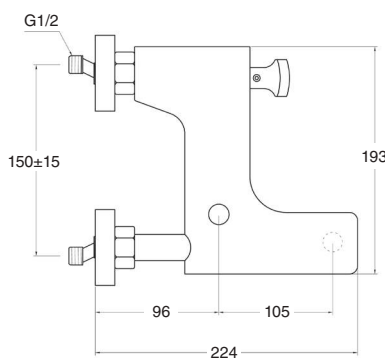

10060

Monomando baño con equipo de ducha
Bath mixer tap with shower set

CROMO Chrome	194€
COLOR Colour	303€
BRONCE Bronze	310€
ACABADOS ESPECIALES Special finishes	369€
ORO Gold	524€
ORO MATE Matt Gold	588€