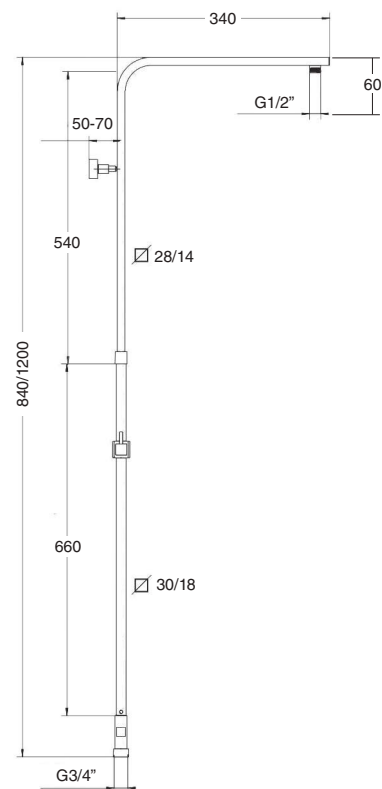

21003

Columna ducha termostática

Termostática: sistema de ducha con regulador de caudal y selector de rociador y ducha unificados en la maneta de caudal. Botón de seguridad STOP a 38°. **Manetas de latón.**

- Soporte de ducha ABS deslizante y orientable.
- Mango de ducha ABS anticalcáreo.
- Flexo de acero inoxidable doble grapado de 1,70 m.
- Rociador orientable anticalcáreo de acero inoxidable AISI 304 extraplano de 20x20 cm.

Set of thermostatic shower column

Thermostatic mixer: shower system with flow-rate regulator and shower head or hand shower selector together in the same handle. Security button STOP at 38°. **Brass levers.**

- Sliding and swivel ABS shower support.
- Anti-scale ABS hand shower.
- Stainless steel flex hose double hooked, 1,70 m.
- Anti-scale revolving stainless steel AISI304 ultra slim shower head, 20x20 cm.

CROMO | **361€**
Chrome

21008

- Rociador orientable anticalcáreo de acero inoxidable AISI 304 extraplano de 25x25 cm.
- Anti-scale revolving stainless steel AISI304 ultra slim shower head, 25x25 cm.

CROMO | **380€**
Chrome