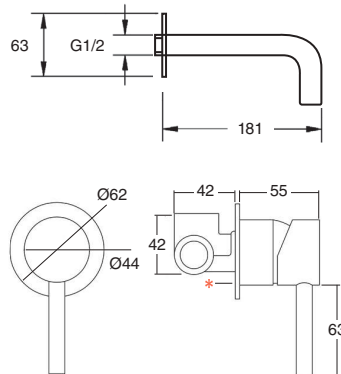

70006

Monomando lavabo de empotrar
Built-in washbasin mixer tap

CROMO Chrome	99€
COLOR Colour	151€
BRONCE Bronze	158€
ACABADOS ESPECIALES Special finishes	188€
ORO Gold	247€
ORO MATE Matt Gold	284€

25 H18x10