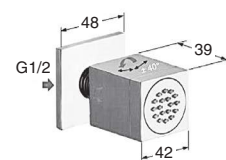

- CROMO | 15€
  Chrome

30057
Rociador lateral cuadrado antical
Square side spray, anti-scale

- CROMO | 71€
  Chrome