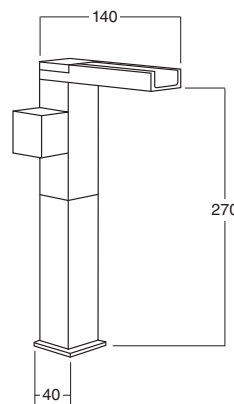

- CROMO | Chrome | **188€**
- COLOR | Colour | **289€**
- BRONCE | Bronze | **302€**
- ACABADOS ESPECIALES | Special finishes | **358€**
- ORO | Gold | **470€**
- ORO MATE | Matt Gold | **508€**