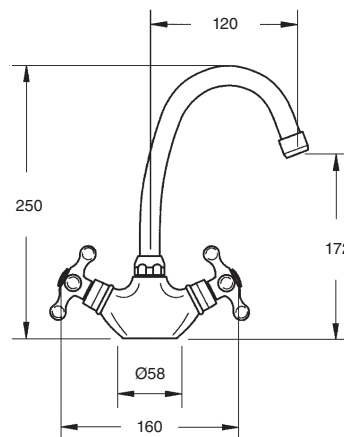

9014

Monobloc lavabo Ebro
Ebro washbasin two handle
mixer tap