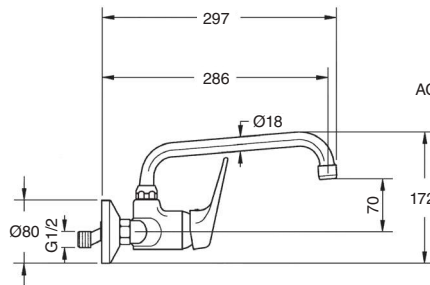

7023

Monomando fregadera mural caño alto tubo 18 - 25 - 30 ó 35 Oroel
Oroel wall-mounted single lever sink mixer with high pipe spout,
18 - 25 - 30 or 35