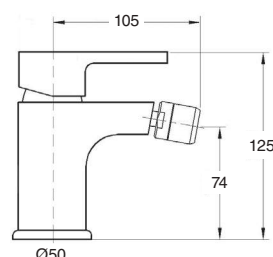

60207

Monomando bidé
Bidet mixer tap