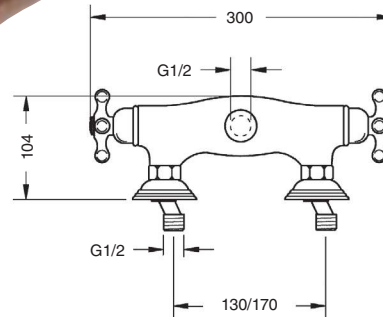

2012

Ducha termostática
Época con equipo ducha
*Época thermostatic shower
with shower set*

CROMO <i>Chrome</i>	312€
COLOR <i>Colour</i>	489€
BRONCE <i>Bronze</i>	536€
ACABADOS ESPECIALES <i>Special finishes</i>	592€
ORO <i>Gold</i>	780€
ORO MATE <i>Matt Gold</i>	830€

2105

Mezclador termostático baño con juego
columnas Época
*Época thermostatic bath shower mixer columns
floor mounted*