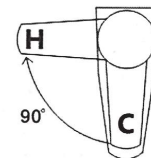

CROMO | **47€**
Chrome

Disponibilidad con cartucho de apertura en agua fría
Available with cold water opening cartridge