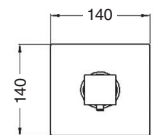

20212-1 Box Caja empotrar / Concealed box

CROMO Chrome	COLOR Colour	BRONCE Bronze	ACABADOS ESPECIALES Special finishes	ORO Gold	ORO MATE Matt Gold
297€	362€	399€	447€	565€	600€