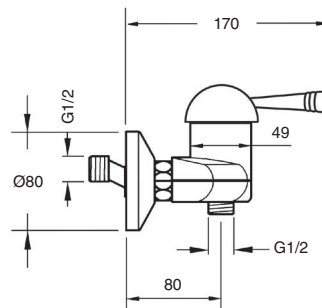

20002

Monomando ducha con equipo ducha
Shower mixer tap with shower set

CROMO Chrome	130€
COLOR Colour	204€
BRONCE Bronze	211€
ACABADOS ESPECIALES Special finishes	250€
ORO Gold	413€
ORO MATE Matt Gold	470€