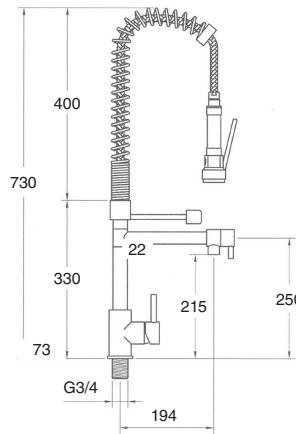

Funcionalidad que permite el accionamiento y la interrupción del agua mediante **un simple toque en el grifo**, o con un suave contacto con el dorso de la mano o el antebrazo.

Touch-me single lever sink mixer this functionality allows you to turn on and off the water supply by simply touching the mixer with a soft contact with the back of the hand or the forearm

35 M24x10

CROMO | **430€**
Chrome

7033

Monomando fregadera espiral con grifo
Spiral single lever sink mixer with additional hose attachment