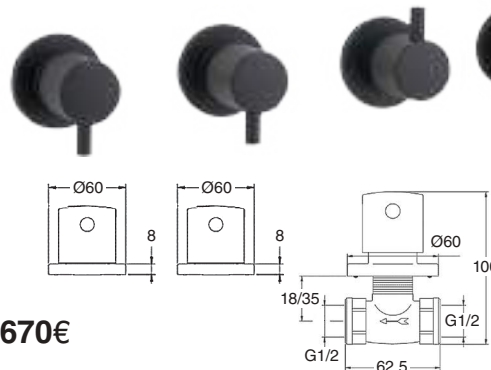

White or black matt finish

- Anti-scale revolving stainless steel AISI304 ultra slim shower head, Ø25 cm.

BLANCO O NEGRO MATE | 670€
Black or white matt