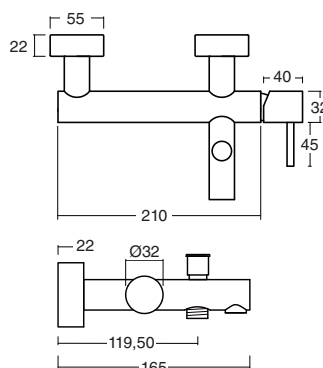

11000

Monomando baño con equipo ducha
Bath mixer tap with shower set

CROMO <i>Chrome</i>	142€
COLOR <i>Colour</i>	224€
BRONCE <i>Bronze</i>	245€
ACABADOS ESPECIALES <i>Special finishes</i>	292€
ORO <i>Gold</i>	455€
ORO MATE <i>Matt Gold</i>	513€