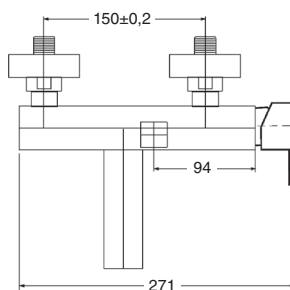

CROMO | **85€**
Chrome

21000

Monomando baño con equipo de ducha
Bath mixer tap with shower set