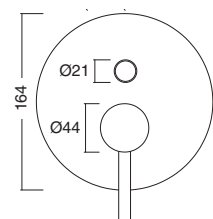

White or black matt finish

- Anti-scale revolving stainless steel AISI304 ultra slim shower head, Ø25 cm.

BLANCO O NEGRO MATE | **477€**
Black or white matt