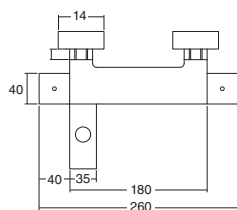

ESQUEMAS / SCHEMES

Todas las medidas de los esquemas de este catálogo están expresadas en milímetros.

All the measurements of the diagrams in this catalogue are expressed in millimetres.

CAJA BOX / BOX

Disponible en caja Box en los productos que así se indica.

Available with box in the products indicated.

SIMBOLOGÍA / SIMBOLOGY

Indican que esos productos contienen las piezas que figuran al pie del mismo.

Means that these products contain the parts listed at the bottom of the product.