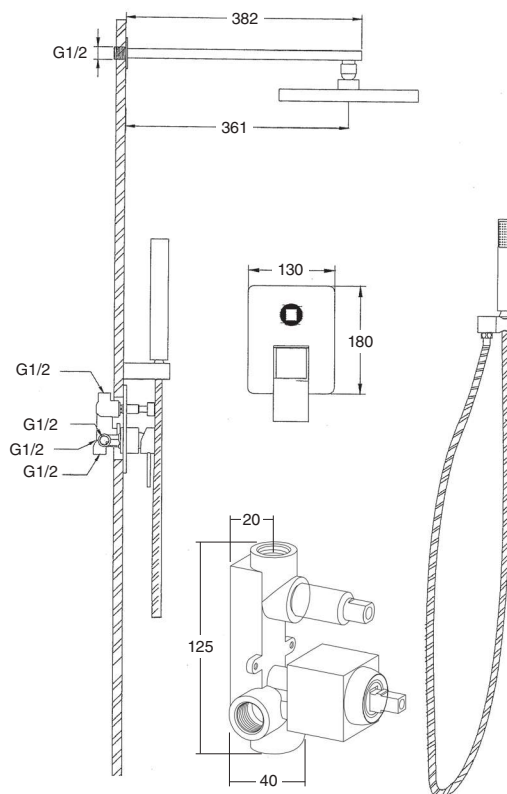

Serie Tizziano Gaudí / Matisse

TIZZIANO
GAUDÍ / MATISSE
series

Conjunto ducha de empotrar Tizziano

Tizziano set of built-in shower

80020

Acabado cromo

- Monomando baño/ducha de empotrar.
- Brazo de ducha latón de 35 cm.
- Rociador ducha orientable anticalcáreo extraplano ABS de 22,5x22,5 cm.
- Soporte con toma de agua.
- Flexo de acero inoxidable doble grapado de 1,70 m.
- Mango ducha Gaudí ABS.

Chrome finish

- Built-in bath/shower mixer tap.
- Brass shower arm 35 cm.
- ABS ultra slim shower head 22,5x22,5 cm.
- Shower support with water intake.
- Stainless steel flex hose double hooked, 1,70 m.
- Gaudí ABS hand shower.

CROMO | **268€**
Chrome

Acabado blanco o negro mate

- Rociador ducha orientable anticalcáreo de acero inoxidable AISI 304 extraplano de 25x25 cm.

White or black matt finish

- Anti-scale revolving stainless steel AISI304 ultra slim shower head, 25x25 cm.

BLANCO O NEGRO MATE | **513€**
Black or white matt

Acabados color, bronce, acabados especiales y oro

- Rociador ducha orientable anticalcáreo de latón de 20x20 cm .
- Flexo latón 1,70 m.

Other finishes: colour, bronze, special finishes and gold

- Anti-scale revolving brass shower head 20x20.cm.
- Brass flex hose 1,7.m.

BRONCE | **542€**
Bronze

ACABADOS ESPECIALES | **705€**
Special finishes

ORO | **1.030€**
Gold

ORO MATE | **1.087€**
Matt Gold

35