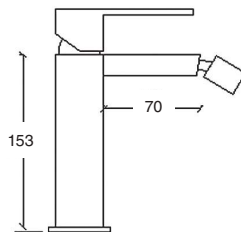

80007

Monomando bidé Tizziano
Tizziano bidet mixer tap