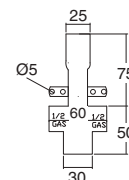

White or black matt finish

- Anti-scale revolving stainless steel AISI304 ultra slim shower head, Ø25 cm.

BLANCO O NEGRO MATE | **477€**
Black or white matt