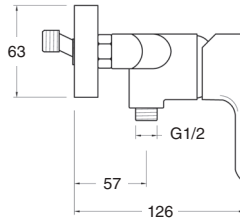

90002

Monomando ducha con equipo ducha
Shower mixer tap with shower set