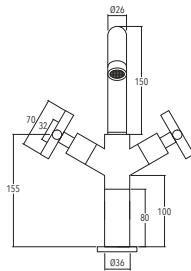

1205

Monobloc lavabo alto
Tall washbasin two
handle mixer tap