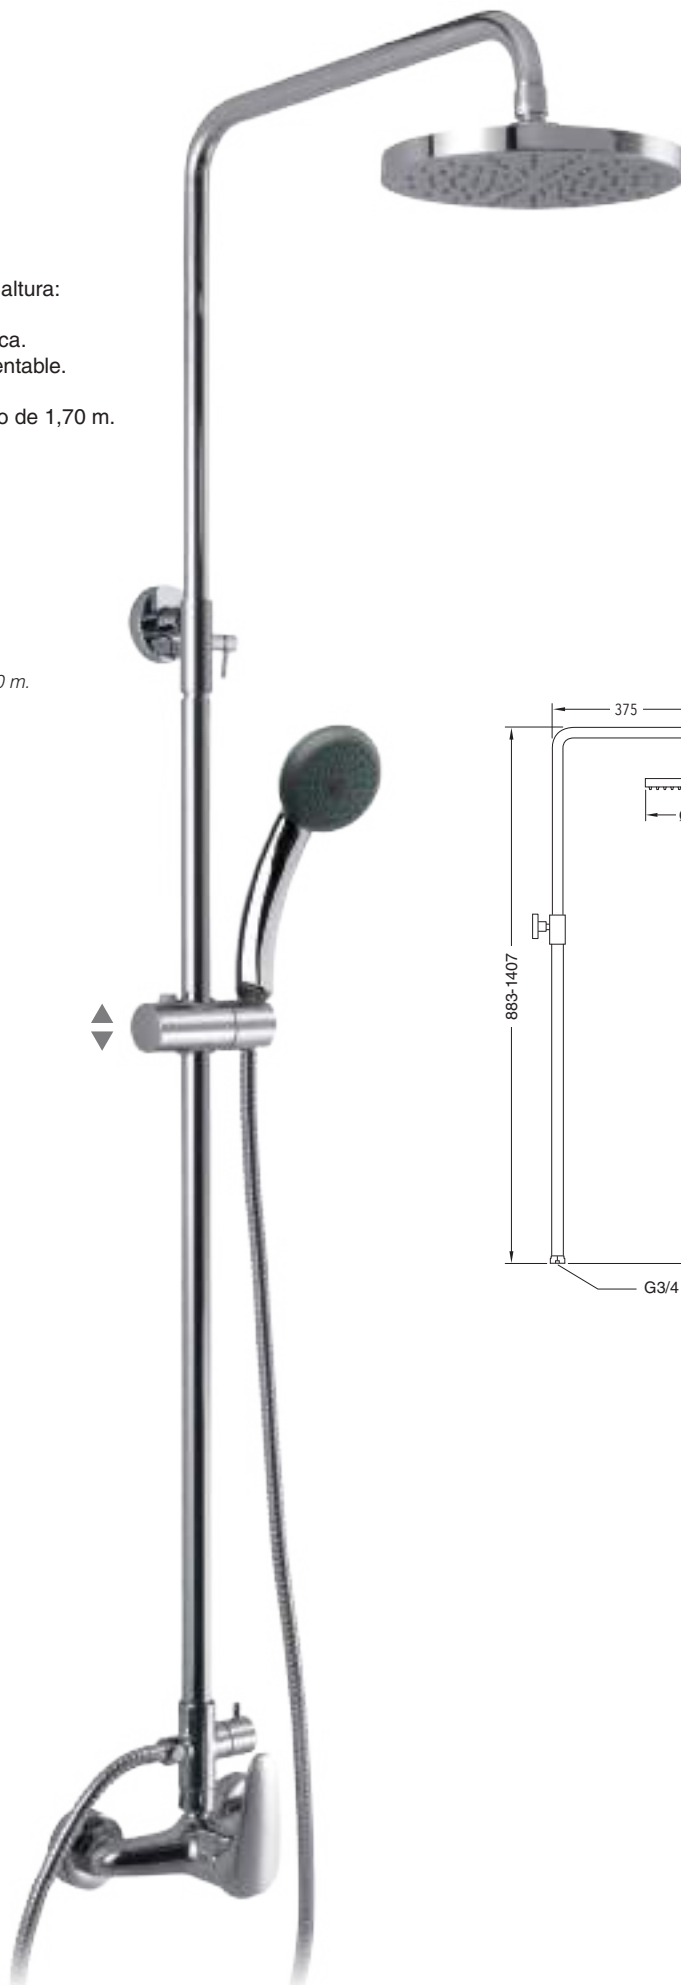

Single-lever shower column

- Telescopic brass tube adjustable in height: 88,3 cm min. – 140,7 cm max.
- Brass deviator with ceramic mounting.
- Sliding and swivel ABS shower support.
- Anti-scale ABS hand shower .
- Stainless steel flex hose double hooked, 1,70 m.
- Anti-scale revolving ABS ultra slim shower head, Ø20 cm.
- Chrome finish.