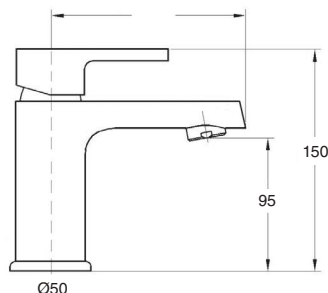

Serie Áinsa Iris

AÍNSA / IRIS
series

60204

Monomando lavabo
Washbasin mixer tap

CROMO Chrome	69€
COLOR Colour	105€
BRONCE Bronze	110€
ACABADOS ESPECIALES Special finishes	130€
ORO Gold	173€
ORO MATE Matt Gold	210€

25 M16x10