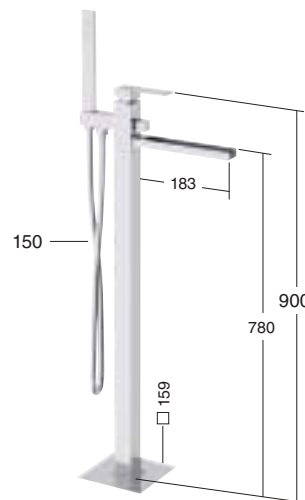

CROMO | Chrome	920€
COLOR | Colour	1.325€
BRONCE | Bronze	1.435€
ACABADOS ESPECIALES | Special finishes	1.711€
ORO | Gold	2.140€
ORO MATE | Matt Gold	2.210€

35