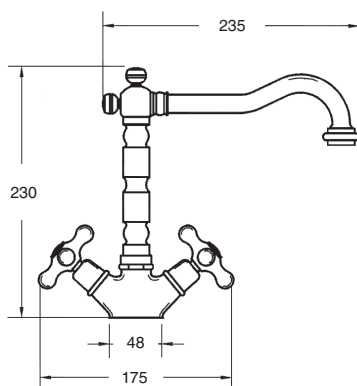

Serie Venecia
VENECIA series

4014

Monobloc lavabo
Washbasin two
handle mixer tap