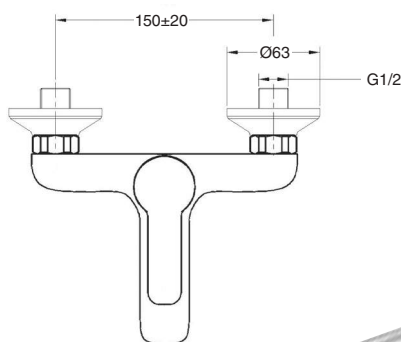

60200

Monomando baño con equipo de ducha
Bath mixer tap with shower set

CROMO Chrome	116€
COLOR Colour	183€
BRONCE Bronze	187€
ACABADOS ESPECIALES Special finishes	222€
ORO Gold	420€
ORO MATE Matt Gold	477€

25 M24x10