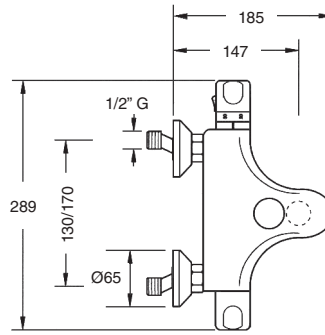

50119

Mezclador termostático baño con equipo ducha
Basic thermostatic bath mixer with shower set

CROMO | **162€**
Chrome