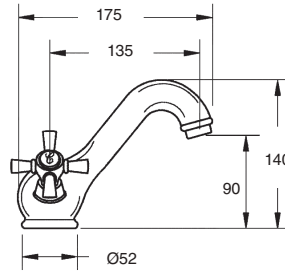

Astún

1004

Monobloc lavabo Lujo
Lujo washbasin two handle
mixer tap

CROMO <i>Chrome</i>	124€
COLOR <i>Colour</i>	182€
BRONCE <i>Bronze</i>	190€
ACABADOS ESPECIALES <i>Special finishes</i>	226€
ORO <i>Gold</i>	297€
ORO MATE <i>Matt Gold</i>	333€