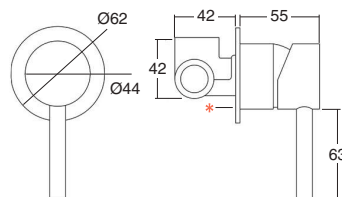

70003

Monomando ducha de empotrar
Built-in shower mixer tap