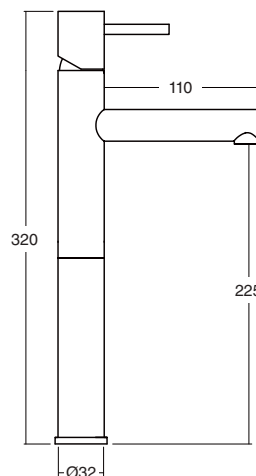

11015

Monomando lavabo alto
caño recto
Tall washbasin mixer tap
with straight spout

CROMO | Chrome	124€
COLOR | Colour	181€
BRONCE | Bronze	189€
ACABADOS ESPECIALES | Special finishes	226€
ORO | Gold	297€
ORO MATE | Matt Gold	333€

25 H18x10