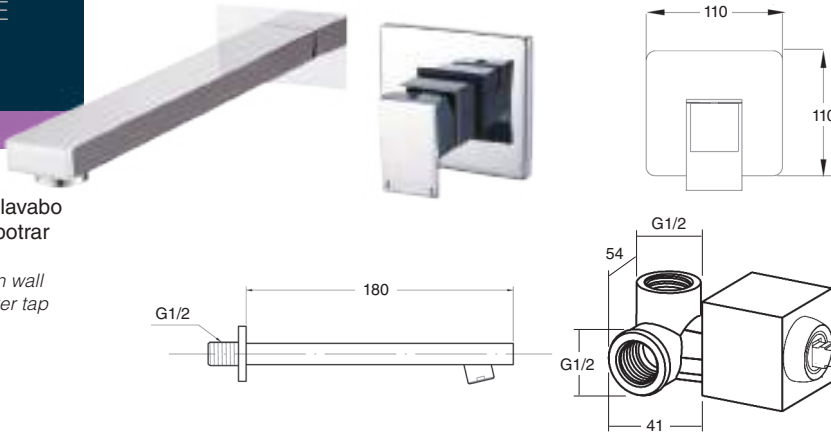

Serie Tizziano Gaudí / Matisse

TIZZIANO
GAUDÍ / MATISSE
series

80006

Monomando lavabo mural de empotrar Tizziano
Tizziano built-in wall washbasin mixer tap

CROMO <i>Chrome</i>	127€
COLOR <i>Colour</i>	194€
BRONCE <i>Bronze</i>	206€
ACABADOS ESPECIALES <i>Special finishes</i>	245€
ORO <i>Gold</i>	317€
ORO MATE <i>Matt Gold</i>	354€