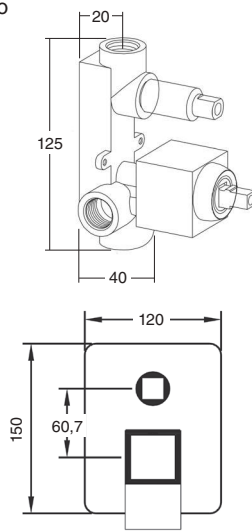

80010

Monomando baño de empotrar 3 vías
3-ways built-in bath mixer tap

CROMO Chrome	120€
COLOR Colour	175€
BRONCE Bronze	184€
ACABADOS ESPECIALES Special finishes	219€
ORO Gold	288€
ORO MATE Matt Gold	323€
CROMO Chrome	135€
COLOR Colour	199€
BRONCE Bronze	208€
ACABADOS ESPECIALES Special finishes	247€
ORO Gold	325€
ORO MATE Matt Gold	360€

80002

Monomando ducha con equipo ducha Tizziano
Tizziano shower mixer tap with shower set