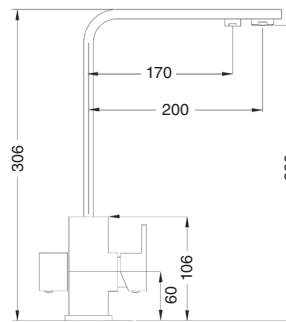

7060

Monomando fregadera 3 vías (ósmosis) Velázquez
Velázquez single lever sink mixer, 3 ways (osmosis)