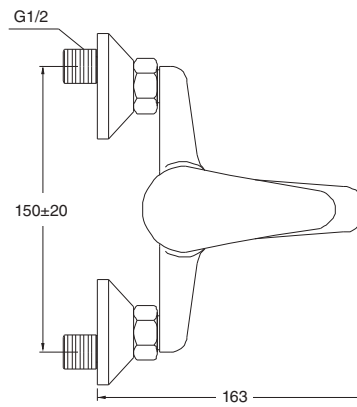

51000
Monomando baño con equipo de ducha
Bath mixer tap with shower set