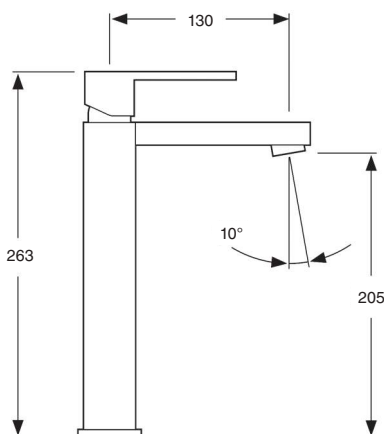

80005

Monomando
lavabo alto Tizziano
Tizziano tall washbasin
mixer tap