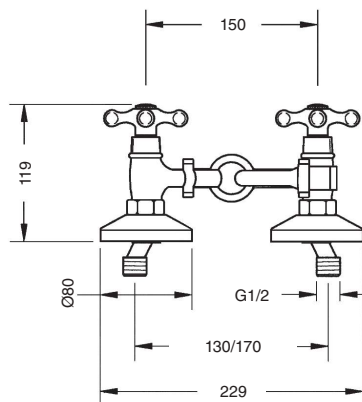

2112

Grupo ducha con horquilla y equipo ducha
Shower combination with bracket and shower set

- CROMO | Chrome | **203€**
- COLOR | Colour | **301€**
- BRONCE | Bronze | **322€**
- ACABADOS ESPECIALES | Special finishes | **383€**
- ORO | Gold | **508€**
- ORO MATE | Matt Gold | **560€**