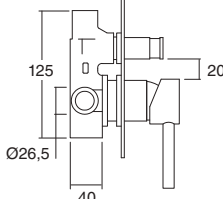

White or black matt finish

- Anti-scale revolving stainless steel AISI304 ultra slim shower head, Ø25 cm.

BLANCO O NEGRO MATE | **477€**
Black or white matt