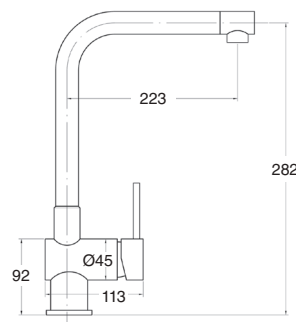

7032

Monomando fregadera caño giratorio Veral
Veral single lever sink mixer with swivel spout

CROMO | Chrome	120€
COLOR | Colour	191€
BRONCE | Bronze	198€
ACABADOS ESPECIALES** | Special finishes**	236€
ORO | Gold	300€
ORO MATE | Matt Gold	350€

7132

Apertura giro 90°.
Evita golpeo contra la pared
Opening 90° degree turn.
Avoid hits against wall

CROMO | Chrome	139€
COLOR | Colour	210€
BRONCE | Bronze	218€
ACABADOS ESPECIALES | Special finishes	256€
ORO | Gold	319€
ORO MATE | Matt Gold	369€

35 M24x10