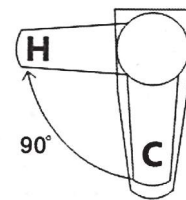

AUMENTO | Increase | **70€**

Disponibilidad con cartucho de apertura en agua fría
Available with cold water opening cartridge