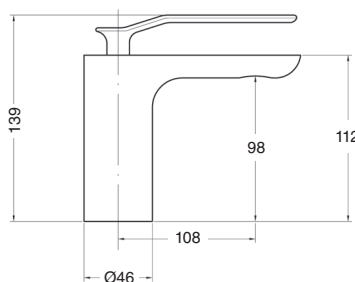

10064

Monomando lavabo
Washbasin mixer tap

CROMO Chrome	107€
COLOR Colour	162€
BRONCE Bronze	170€
ACABADOS ESPECIALES Special finishes	202€
ORO Gold	274€
ORO MATE Matt Gold	310€