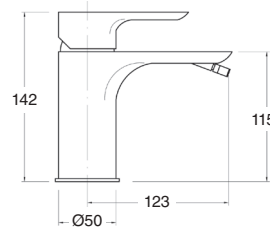

90007

Monomando bidé
Bidet mixer tap