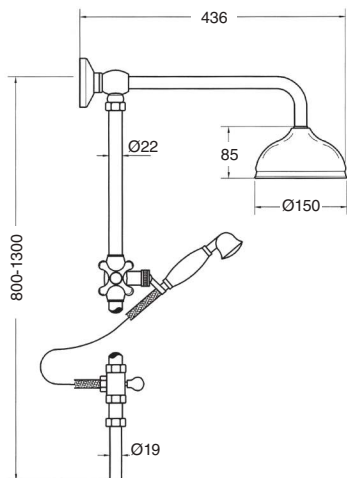

Single-lever shower column

- Telescopic brass tube adjustable in height: 80 cm min. - 130 cm max.
- Brass deviator with ceramic mounting.
- Adjustable and sliding brass shower bracket.
- Venecia hand shower.
- Brass flex hose 1,7 m.
- Brass shower head Ø15 cm.