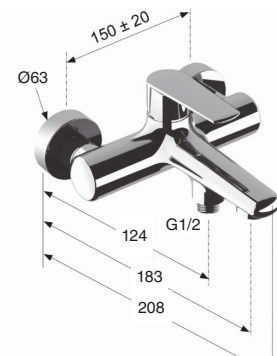

20200

Monomando baño con equipo de ducha
Bath mixer tap with shower set

CROMO Chrome	189€
COLOR Colour	297€
BRONCE Bronze	304€
ACABADOS ESPECIALES Special finishes	359€
ORO Gold	508€
ORO MATE Matt Gold	565€