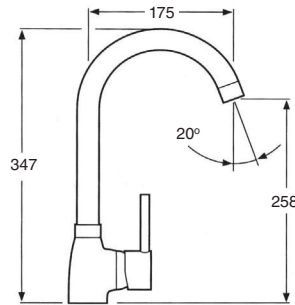

7031

Monomando fregadera
Broto caño tubo
Broto single lever sink
mixer with pipe spout