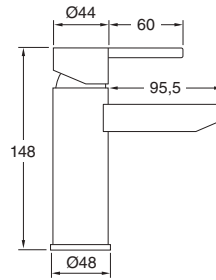

Serie Tena Cinca

TENA / CINCA series

30304

Monomando lavabo
Washbasin mixer tap