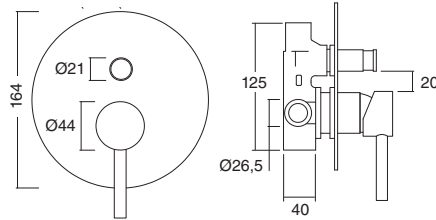

70001

Monomando baño de empotrar
Built-in bath mixer tap