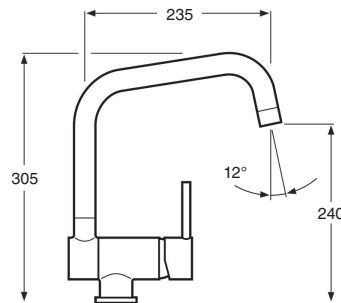

119€

35 M24x10

7022

Monomando fregadera abatible
Single lever folding sink mixer

Total abatida 8 cm altura
8 cm of height totally folded

CROMO |
Chrome

103€

COLOR |
Colour