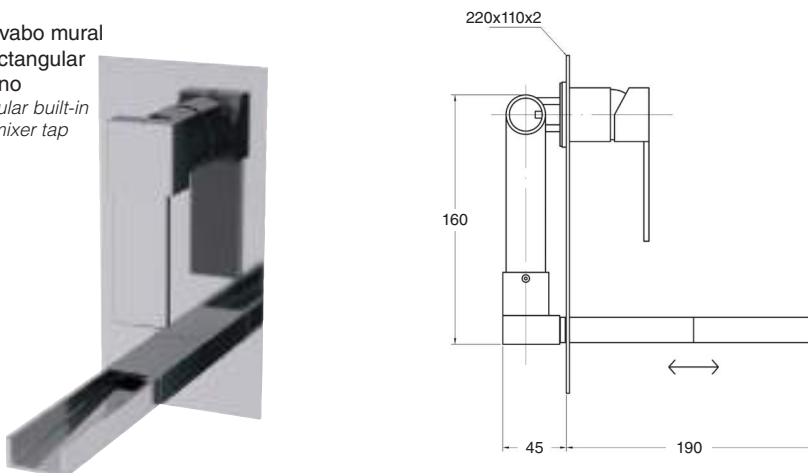

80016

Monomando lavabo mural de empotrar rectangular cascada Tizziano
Tizziano rectangular built-in wall washbasin mixer tap