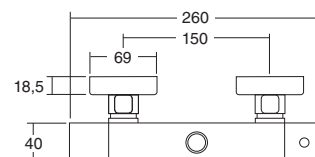

21008

- Rociador orientable anticalcáreo de acero inoxidable AISI 304 extraplano de 25x25 cm.
- Anti-scale revolving stainless steel AISI304 ultra slim shower head, 25x25 cm.

CROMO | **380€**
Chrome