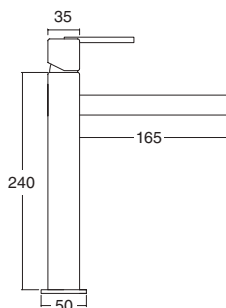

50205

Monomando lavabo alto
Tall washbasin mixer tap

CROMO Chrome	155€
COLOR Colour	207€
BRONCE Bronze	248€
ACABADOS ESPECIALES Special finishes	295€
ORO Gold	388€
ORO MATE Matt Gold	426€