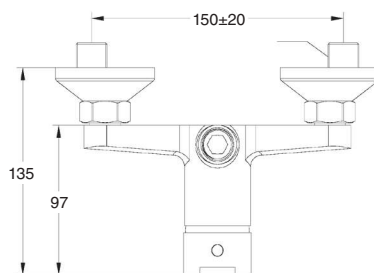

CROMO | **55€**
Chrome

Disponibilidad con cartucho de apertura en agua fría
Available with cold water opening cartridge

AUMENTO | **5€**
Increase

Apertura fría NF 90°
Cold water NF 90°