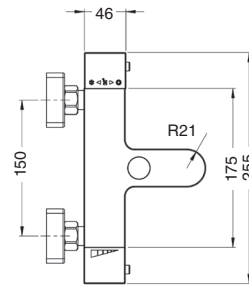

51209

Mezclador termostático baño con equipo ducha
Thermostatic bath mixer with shower set

CROMO | **182€**
Chrome