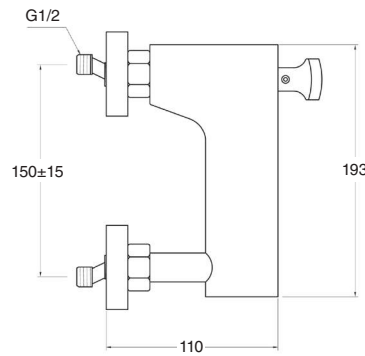

10062

Monomando ducha con equipo de ducha
Shower mixer tap with shower set