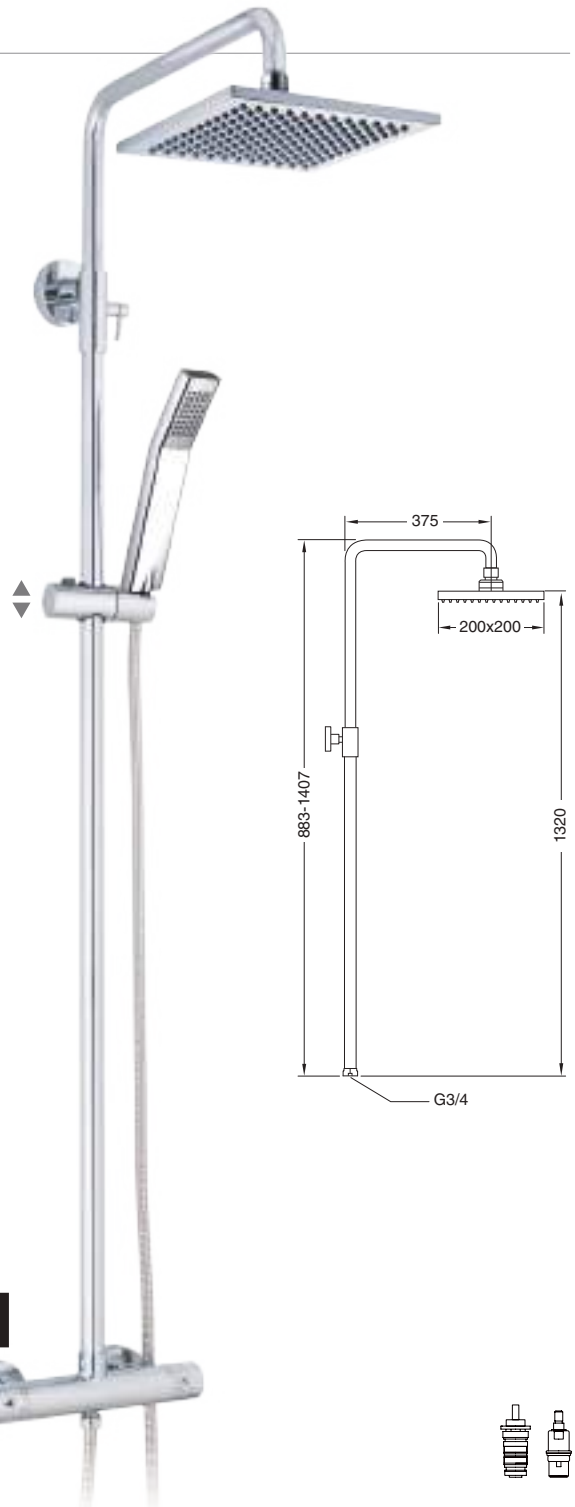

31010

- Rociador latón de 20 x 20 cm.
- Mango ducha Gaudí.
- Brass shower head 20x20 cm.
- Gaudí hand shower.

BRONCE | Bronze | **517€**
ACABADOS ESPECIALES | Special finishes | **672€**
ORO | Gold | **982€**
ORO MATE | Matt Gold | **1.139€**

MANETAS DE LATÓN