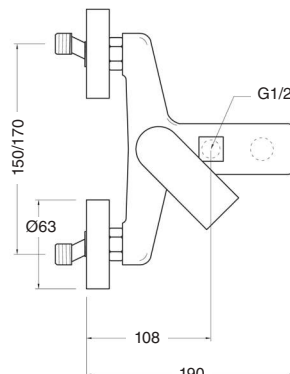

90000

Monomando baño con equipo de ducha
Bath mixer tap with shower set

CROMO Chrome	148€
COLOR Colour	229€
BRONCE Bronze	237€
ACABADOS ESPECIALES Special finishes	281€
ORO Gold	460€
ORO MATE Matt Gold	518€