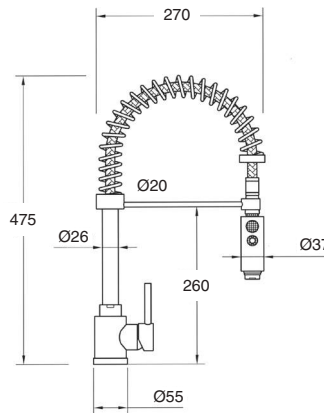

7033

Monomando fregadera espiral con grifo
Spiral single lever sink mixer with additional hose attachment

CROMO | **312€**
Chrome

35 M24x10

7028

Monomando fregadera espiral
Spiral single lever sink mixer

CROMO | **305€**
Chrome