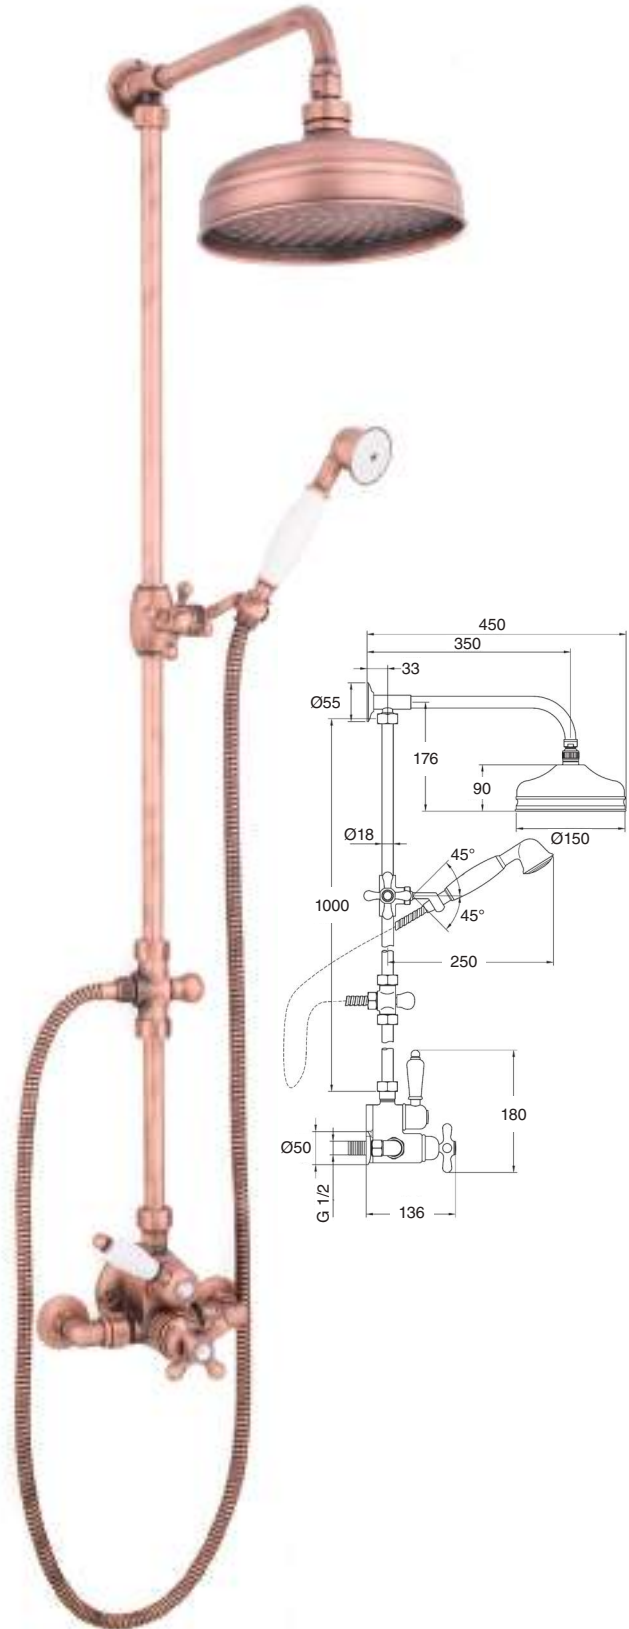

M28x10

CROMO | 1.044€
Chrome

BRONCE | 1.747€
Bronze

ACABADOS
ESPECIALES | 2.063€
Special finishes

ORO | 2.714€
Gold

ORO MATE | 2.870€
Matt Gold

5018

Columna ducha termostático mural,
rociador latón Ø15 cm.
Set of wall thermostatic shower with brass
shower head Ø15 cm.