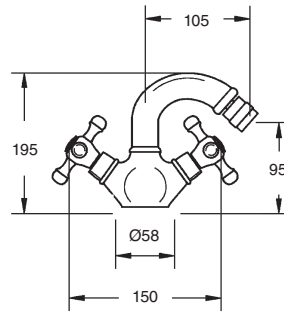

8017

Monobloc bidé Aragón
Aragón bidet two handle mixer tap

Astún

CROMO Chrome	120€
COLOR Colour	179€
BRONCE Bronze	188€
ACABADOS ESPECIALES Special finishes	222€
ORO Gold	293€
ORO MATE Matt Gold	328€

M24x10