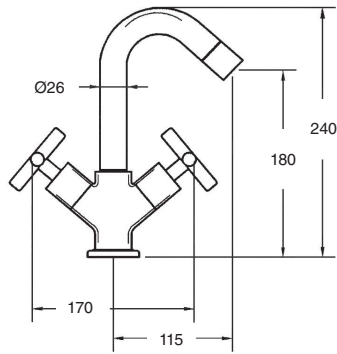

Serie Jalón
JALÓN series

1204

Monobloc lavabo
Washbasin two
handle mixer tap

CROMO Chrome	105€
COLOR Colour	150€
BRONCE Bronze	162€
ACABADOS ESPECIALES Special finishes	195€
ORO Gold	265€
ORO MATE Matt Gold	300€