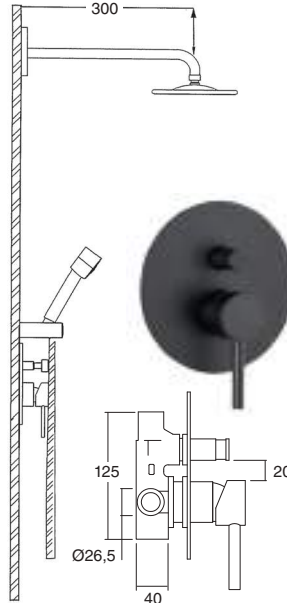

80120

Conjunto ducha de empotrar

- Monomando baño/ducha de empotrar.
- Brazo de ducha de latón de 30 cm.
- Rociador ducha anticalcáreo extraplano ABS de Ø23,5 cm.
- Soporte con toma de agua.
- Flexo de acero inoxidable doble grapado de 1,70 m.
- Mango ducha Izas ABS.

Set of built-in shower

- Built-in bath/shower mixer tap.
- Brass shower arm 30 cm.
- ABS ultra slim shower head Ø23,5 cm.
- Shower support with water intake.
- Stainless steel flex hose double hooked, 1,70 m.
- Izas ABS hand shower.

CROMO | 248€
Chrome

Acabado blanco o negro mate

- Rociador ducha orientable anticalcáreo de acero inoxidable AISI 304 extraplano de Ø25 cm.

White or black matt finish

- Anti-scale revolving stainless steel AISI304 ultra slim shower head, Ø25 cm.

BLANCO O NEGRO MATE | 477€
Black or white matt

Disponible en Caja Box, añadir 35 euros / Available with concealed box, add 35 euros