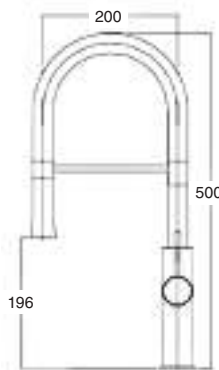

7005

Monomando Fregadera Tena. Rociador manual con 2 posiciones (atomizador y lluvia)
Tena single lever sink mixer. Hand spray with 2 positions (atomizer and rain)

166€