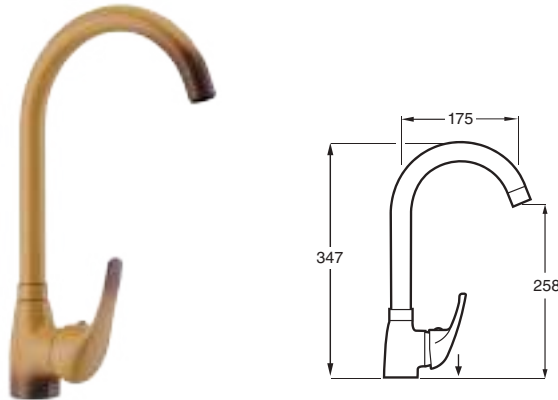

CROMO CON MANGUERA NEGRA Chrome with hose in black	78€
BLANCO O NEGRO MATE CON CROMO Black or white matt with chrome	116€

7006

Monomando fregadera
Cerler caño tubo
Cerler single lever sink
mixer with pipe spout