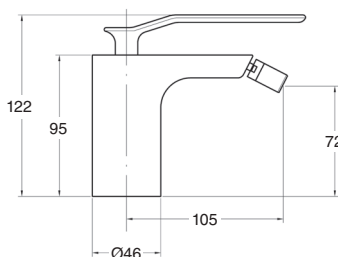

10067

Monomando bidé
Bidet mixer tap

CROMO Chrome	107€
COLOR Colour	162€
BRONCE Bronze	170€
ACABADOS ESPECIALES Special finishes	202€
ORO Gold	274€
ORO MATE Matt Gold	310€