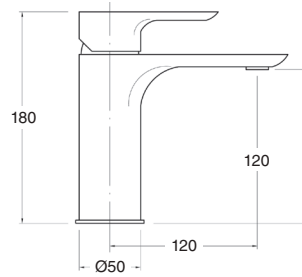

Serie Moncayo

MONCAYO series

90004

Monomando lavabo
Washbasin mixer tap