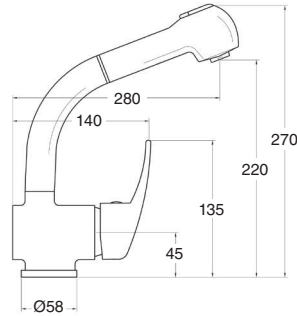

7049

Monomando fregadera extensible Oroel caño alto
Oroel extensible single lever sink mixer with high spout

CROMO |
Chrome

94€

40