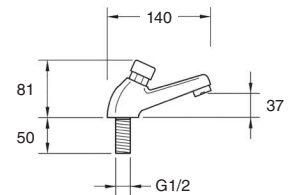

40100

Grifo lavabo temporizado prerregulado
Pre-regulated temporized washbasin tap

CROMO | Chrome | **44€**

BRONCE | Bronze | **78€**

ACABADOS ESPECIALES | Special finishes | **105€**