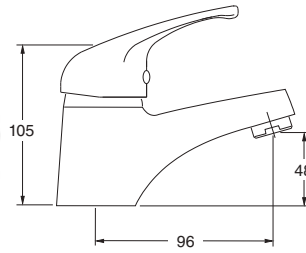

CROMO | 37€
Chrome

51004
Monomando lavabo
Washbasin mixer tap