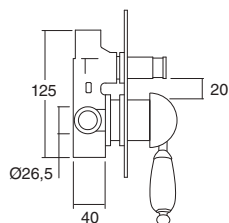

Set of built-in shower

- Built-in bath mixer tap.
- Brass shower arm 30 cm.
- Época brass shower head Ø15 cm.
- Brass flex hose 1,7 m.
- Época wall water intake fitting.
- Época shower bracket.
- Época hand shower.