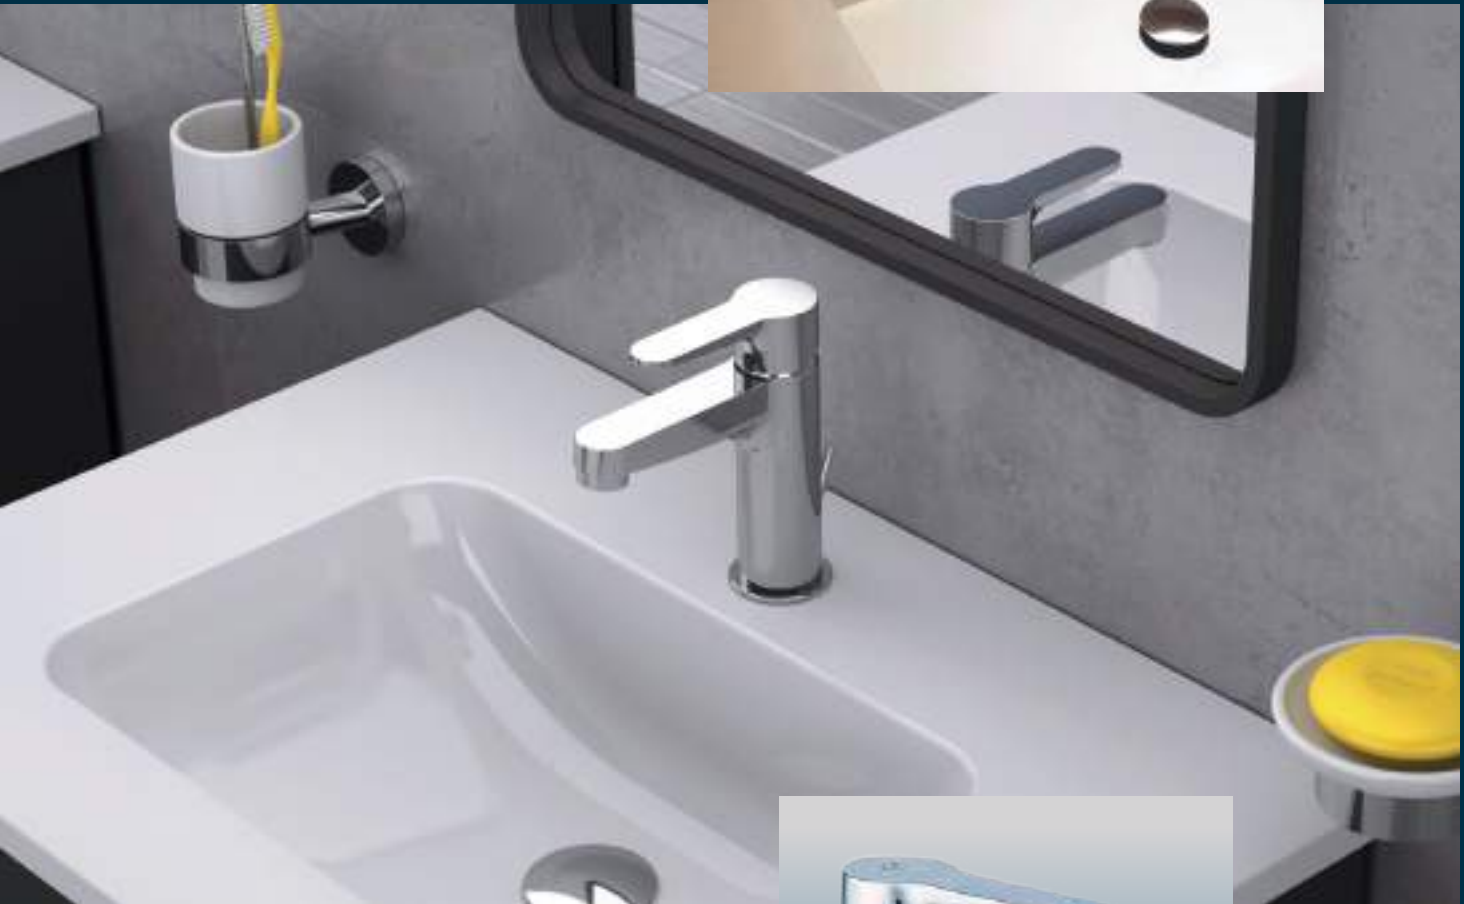

Single-lever shower column

- Telescopic brass tube adjustable in height: 88,3 cm min. – 140,7 cm max.
- Brass deviator with ceramic mounting.
- Sliding and swivel ABS shower support.
- Anti-scale ABS hand shower .
- Stainless steel flex hose double hooked, 1,70 m.
- Anti-scale revolving ABS ultra slim shower head, Ø20 cm.
- Chrome finish.