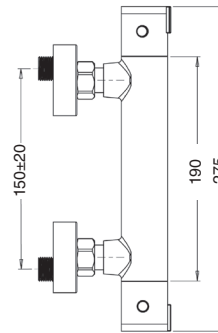

50012

Mezclador termostático ducha Iris con equipo ducha
Iris thermostatic shower mixer with shower set

CROMO | **123€**
Chrome