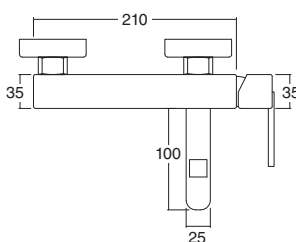

50200

Monomando baño con equipo de ducha
Bath mixer tap with shower set

CROMO Chrome	190€
COLOR Colour	316€
BRONCE Bronze	335€
ACABADOS ESPECIALES Special finishes	361€
ORO Gold	509€
ORO MATE Matt Gold	566€