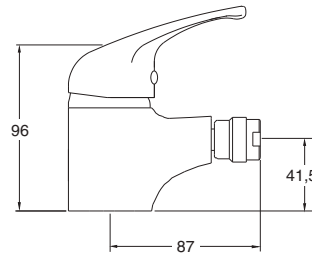

51007
Monomando bidé
Bidet mixer tap