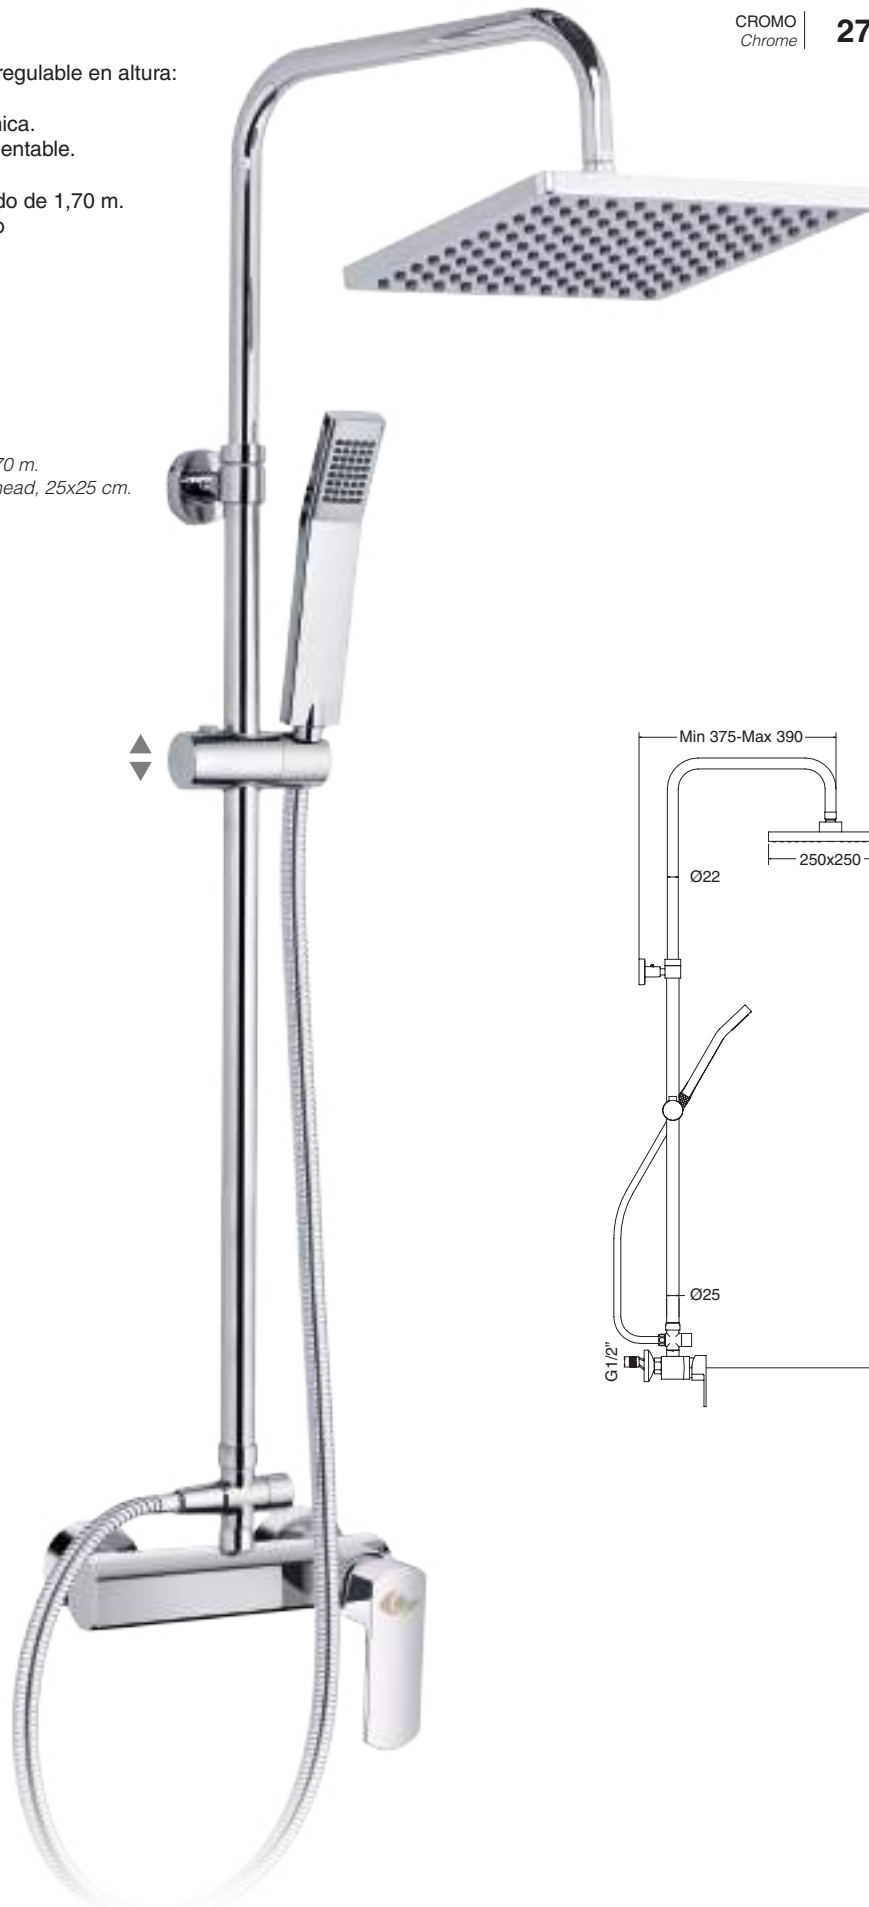

41003

Columna Ducha Monomando

- Barra telescópica de acero inoxidable regulable en altura: mínimo 63 cm, máximo 110 cm.
- Desviador de latón con montura cerámica.
- Soporte de ducha ABS deslizante y orientable.
- Mango de ducha ABS anticalcáreo.
- Flexo de acero inoxidable doble grapado de 1,70 m.
- Rociador ducha orientable anticalcáreo ABS de 25x25 cm.
- Acabado cromo.

Single-lever shower column

- Telescopic brass tube adjustable in height: 63 cm min. - 110 cm max.
- Brass deviator with ceramic mounting.
- Sliding and swivel ABS shower support.
- Anti-scale ABS hand shower.
- Stainless steel flex hose double hooked, 1,70 m.
- Anti-scale revolving ABS ultra slim shower head, 25x25 cm.
- Chrome finish.

CROMO
Chrome

278€