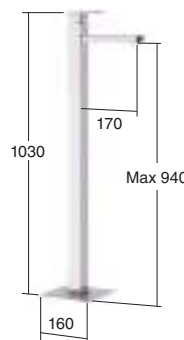

80014

Monomando lavabo alto a suelo Tizziano
Tizziano floor mounted tall washbasin mixer tap

- CROMO | Chrome | **632€**
- COLOR | Colour | **973€**
- BRONCE | Bronze | **1.010€**
- ACABADOS ESPECIALES | Special finishes | **1.201€**
- ORO | Gold | **1.580€**
- ORO MATE | Matt Gold | **1.633€**