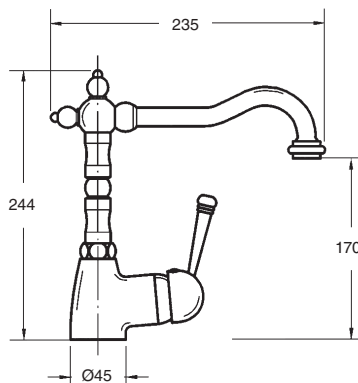

50004

Monomando lavabo Ordesa
Ordesa washbasin mixer tap

CROMO | Chrome	153€
COLOR | Colour	234€
BRONCE | Bronze	244€
ACABADOS ESPECIALES | Special finishes	290€
ORO | Gold	383€
ORO MATE | Matt Gold	419€

Disponibilidad lavabo alto según necesidades / Tall washbasin available depending on needs