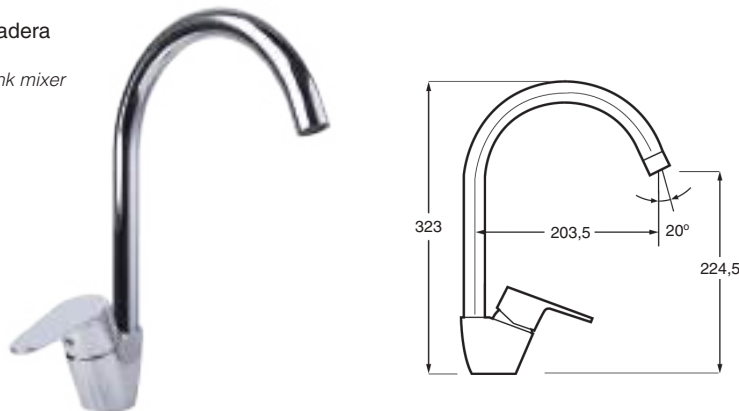

7100

Monomando fregadera
Gala caño tubo
Gala single lever sink mixer
with pipe spout