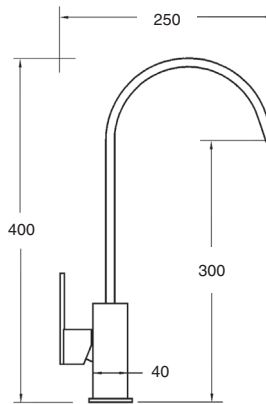

7024

Monomando fregadera Matisse
Matisse single lever sink mixer