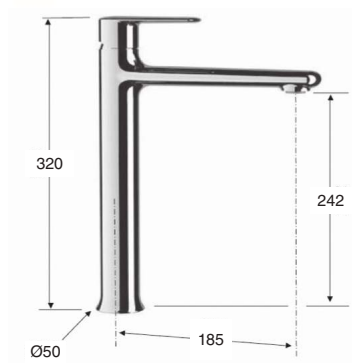

20205

Monomando lavabo alto
Tall washbasin mixer tap

CROMO Chrome	182€
COLOR Colour	283€
BRONCE Bronze	291€
ACABADOS ESPECIALES Special finishes	345€
ORO Gold	455€
ORO MATE Matt Gold	493€