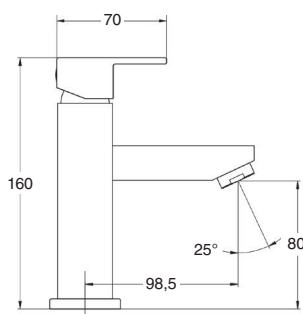

Serie Velázquez
VELÁZQUEZ series

21004

Monomando lavabo
Washbasin mixer tap