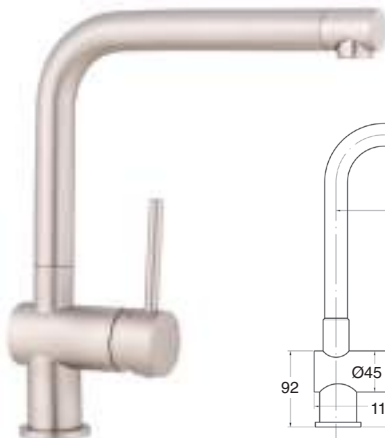

7032

Monomando fregadera caño giratorio Veral
Veral single lever sink mixer with swivel spout

CROMO | Chrome	120€
COLOR | Colour	191€
BRONCE | Bronze	198€
ACABADOS ESPECIALES** | Special finishes**	236€
ORO | Gold	300€
ORO MATE | Matt Gold	350€

7132

Apertura giro 90°.
Evita golpeo contra la pared
Opening 90° degree turn.
Avoid hits against wall

CROMO | Chrome	139€
COLOR | Colour	210€
BRONCE | Bronze	218€
ACABADOS ESPECIALES | Special finishes	256€
ORO | Gold	319€
ORO MATE | Matt Gold	369€

35 M24x10