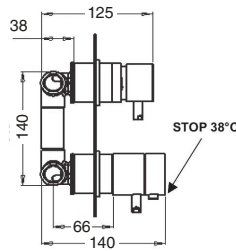

Acabado blanco o negro mate

- Rociador ducha orientable anticalcáreo de acero inoxidable AISI 304 extraplano de Ø25 cm.

White or black matt finish

- Anti-scale revolving stainless steel AISI304 ultra slim shower head, Ø25 cm.

BLANCO O NEGRO MATE | 747€
Black or white matt

Acabados color, bronce, acabados especiales y oro

- Rociador anticalcáreo de latón de Ø20 cm.
- Flexo latón 1,70 m.

Other finishes: colour, bronze, special finishes and gold

- Anti-scale revolving brass shower head Ø20 cm.
- Brass flex hose 1,7 m.

BRONCE | 818€
Bronze

ACABADOS ESPECIALES | 844€
Special finishes

ORO | 1.098€
Gold

ORO MATE | 1.160€
Matt Gold