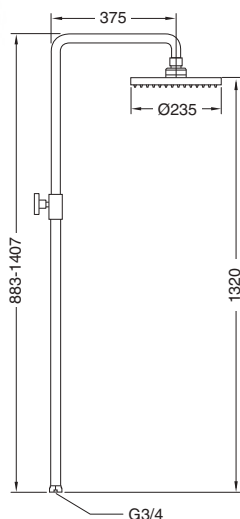

71103

Columna ducha monomando

- Barra de latón telescópica regulable en altura: mínimo 88,3 cm, máximo 140,7 cm.
- Desviador de latón con montura cerámica.
- Soporte de ducha ABS deslizante y orientable.
- Mango de ducha ABS anticálcico Izas.
- Rociador ducha orientable ABS anticálcico. Extraplano de Ø23,5 cm.
- Flexo de acero inoxidable doble grapado de 1,70 m.
- Acabado cromo.

Single-lever shower column

- Telescopic brass tube adjustable in height: 88,3 cm min. - 140,7 cm max.
- Brass deviator with ceramic mounting.
- Sliding and swivel ABS shower support.
- Izas anti-scale ABS hand shower.
- Anti-scale revolving ABS ultra slim shower head, Ø23,5 cm.
- Stainless steel flex hose double hooked, 1,70 m.
- Chrome finish.

CROMO | 199€
Chrome

71108

- Rociador ducha orientable anticálcico de acero inoxidable AISI 304 extraplano de Ø25 cm.
- Izas anti-scale stainless steel AISI304 ultra slim shower head, Ø25 cm.

CROMO | 231€
Chrome

BLANCO O NEGRO MATE | 443€
Black or white matt

71105

- Rociador ducha orientable ABS anticálcico. Extraplano de Ø25 cm.
- Mango ducha Bari
- Anti-scale revolving ABS ultra slim shower head, Ø25 cm.
- Bari hand shower.

NEGRO MATE | 361€
Black matt

71110

- Rociador ducha orientable anticálcico latón de Ø20 cm.
- Flexo de latón de 1,70 m.
- Anti-scale revolving brass shower head Ø20 cm.
- Brass flex hose 1,7 m.

BRONCE | 470€
Bronze

ACABADOS ESPECIALES | 612€
Special finishes

ORO | 925€
Gold

ORO MATE | 1.082€
Matt Gold

35

60230

Columna ducha termostática

Sistema de ducha con regulador de caudal y selector de rociador y ducha unificados en la maneta de caudal. Botón de seguridad STOP a 38°.