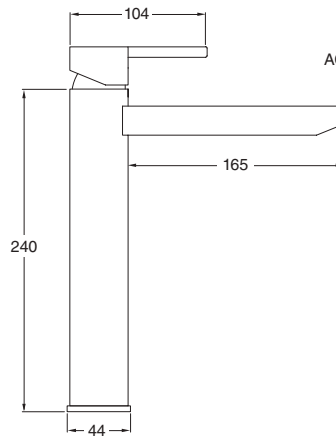

30305

Monomando lavabo alto
Tall washbasin mixer tap

CROMO Chrome	129€
COLOR Colour	182€
BRONCE Bronze	203€
ACABADOS ESPECIALES Special finishes	245€
ORO Gold	323€
ORO MATE Matt Gold	361€