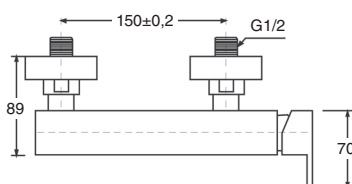

21002

Monomando ducha con equipo ducha
Shower mixer tap with shower set