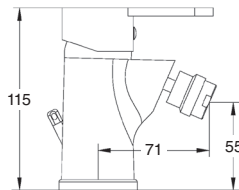

70107
Monomando bidé
Bidet mixer tap