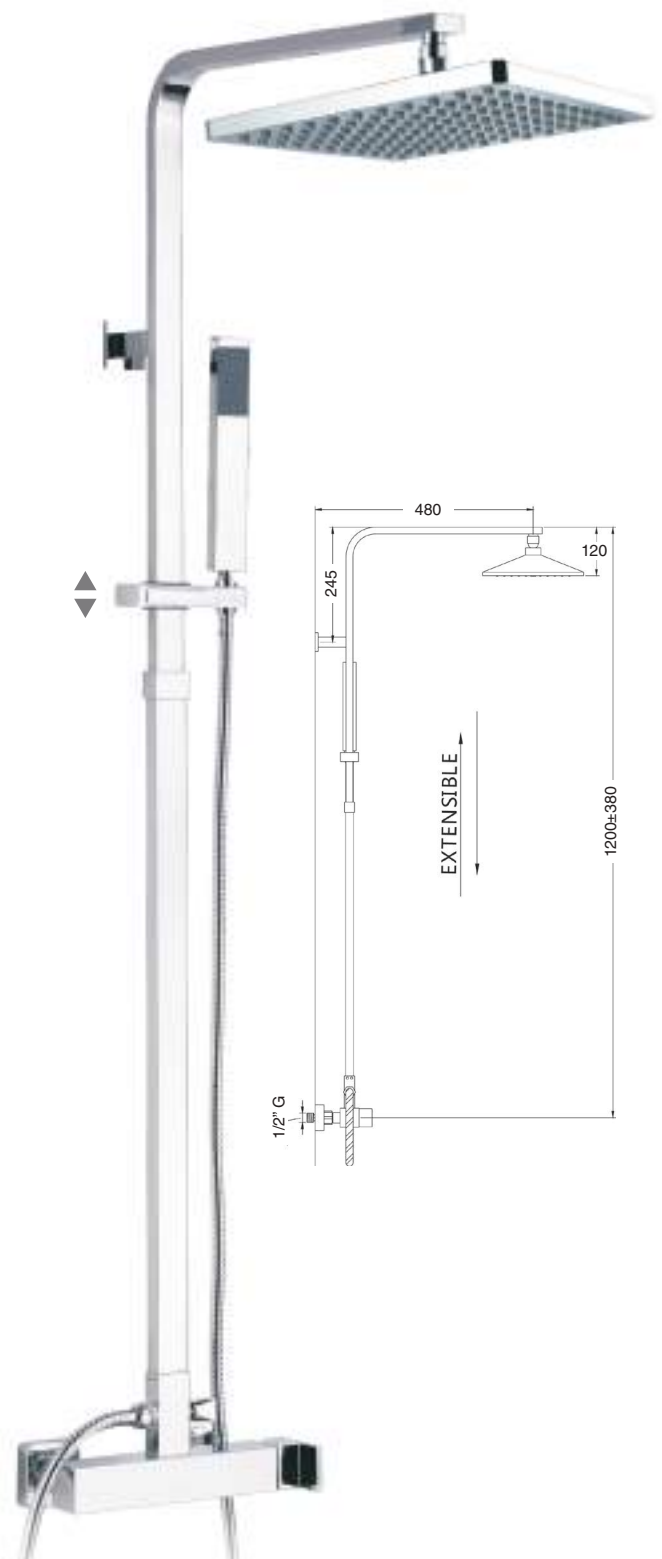

- Anti-scale revolving brass shower head 20x20.cm.
- Brass flex hose 1,7.m.

BRONCE | **542€**
Bronze

ACABADOS ESPECIALES | **705€**
Special finishes

ORO | **1.030€**
Gold

ORO MATE | **1.087€**
Matt Gold

35

80029

Columna baño ducha Tizziano telescópica, rociador ducha orientable anticalcáreo ABS 25x25 cm.
Tizziano set of telescopic bath/shower column with anti-scale revolving ABS shower head 25x25 cm.

CROMO | **567€**
Chrome

ROCIADOR LATÓN 25X25 cm
Brass shower head 25x25cm

BRONCE | **843€**
Bronze

ACABADOS ESPECIALES | **1.359€**
Special finishes

ORO | **1.987€**
Gold

ORO MATE | **2.132€**
Matt Gold

80030

Columna ducha Tizziano telescópica, rociador ducha orientable anticalcáreo ABS 25x25 cm.
Tizziano set of telescopic shower column with anti-scale revolving ABS shower head 25x25 cm.