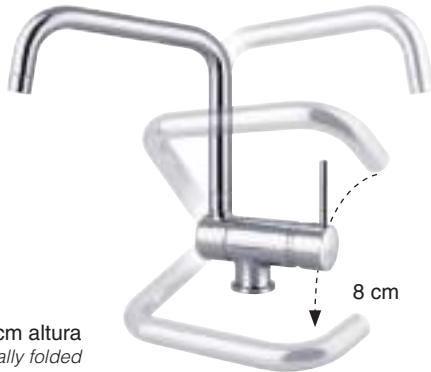

119€

35 M24x10

7022

Monomando fregadera abatible
Single lever folding sink mixer

Total abatida 8 cm altura
8 cm of height totally folded

CROMO |
Chrome

103€

COLOR |
Colour