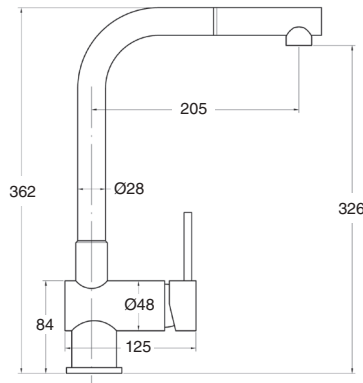

Serie Monomando fregadera

SINGLE LEVER
SINK MIXER
series

7053

Monomando fregadera extensible Búbal
Búbal extensible single lever sink mixer

* Flexo extraíble cromo
*Pull-out chrome hose

35 M22x10

CROMO | Chrome	170€
COLOR | Colour	259€
BRONCE | Bronze	271€
ACABADOS ESPECIALES | Special finishes	322€
ORO | Gold	425€
ORO MATE | Matt Gold	475€