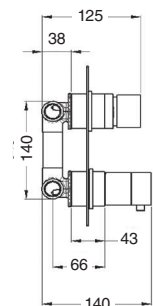

20213-1 Box Caja empotrar / Concealed box

CROMO Chrome	COLOR Colour	BRONCE Bronze	ACABADOS ESPECIALES Special finishes	ORO Gold	ORO MATE Matt Gold
402€	505€	563€	637€	820€	855€