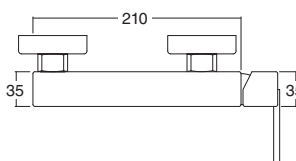

50202

Monomando ducha con equipo ducha
Shower mixer tap with shower set

CROMO Chrome	161€
COLOR Colour	287€
BRONCE Bronze	304€
ACABADOS ESPECIALES Special finishes	330€
ORO Gold	476€
ORO MATE Matt Gold	534€