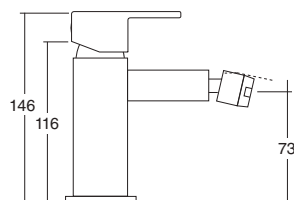

CROMO | **85€**
Chrome

21007

Monomando bidé
Bidet mixer tap