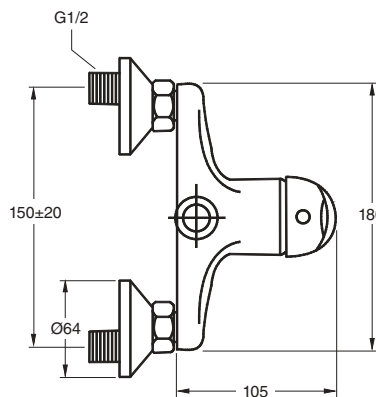

51002
Monomando ducha con equipo ducha
Shower mixer tap with shower set