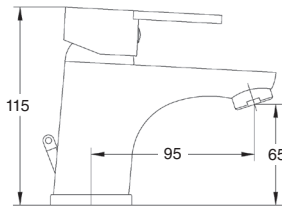

Serie Leyre

LEYRE series

70104
Monomando lavabo
Washbasin mixer tap