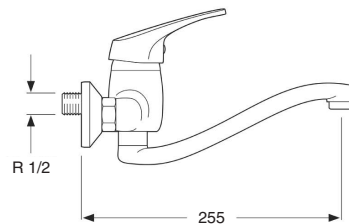

7007

Monomando fregadera mural caño bajo Goya
Goya wall-mounted single lever sink mixer with low spout