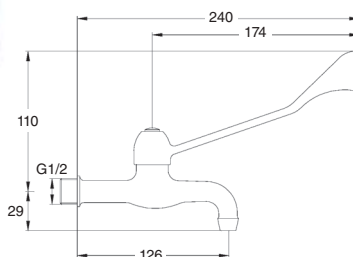

40105

Grifo 1 agua mural gerontológico
Gerontological wall-mounted sink cold water