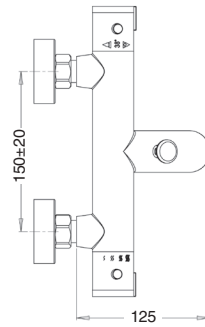

50009

Mezclador termostático baño Iris con equipo ducha
Iris thermostatic bath mixer with shower set

CROMO | **238€**
Chrome