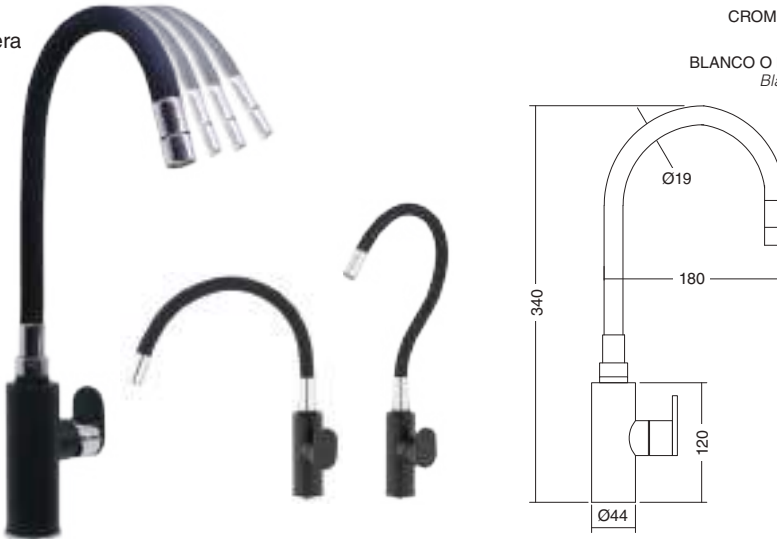

CROMO CON MANGUERA NEGRA Chrome with hose in black	78€
BLANCO O NEGRO MATE CON CROMO Black or white matt with chrome	116€

7006

Monomando fregadera
Cerler caño tubo
Cerler single lever sink
mixer with pipe spout