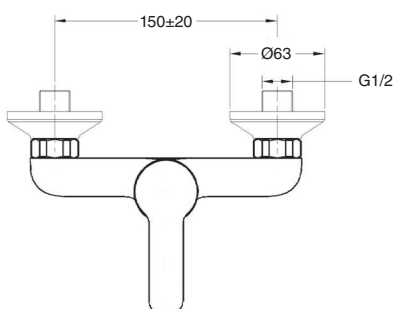

60202

Monomando ducha con equipo ducha
Shower mixer tap with shower set

CROMO Chrome	98€
COLOR Colour	154€
BRONCE Bronze	157€
ACABADOS ESPECIALES Special finishes	186€
ORO Gold	402€
ORO MATE Matt Gold	459€

25