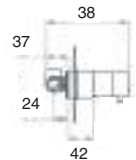

20212-1 Box Caja empotrar / Concealed box

CROMO Chrome	COLOR Colour	BRONCE Bronze	ACABADOS ESPECIALES Special finishes	ORO Gold	ORO MATE Matt Gold
297€	362€	399€	447€	565€	600€