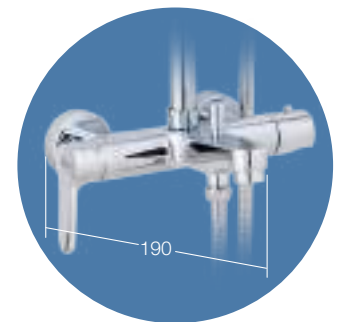

70109

- Rociador ducha orientable anticalcáreo latón de Ø20cm.
- Mango ducha Izas.
- Flexo de latón de 1,70 m.
- Anti-scale revolving brass shower head Ø20 cm.
- Izas hand shower.
- Brass flex hose 1,7 m.

BRONCE | **670€**
Bronze

ACABADOS ESPECIALES | **833€**
Special finishes

ORO | **1.130€**
Gold

ORO MATE | **1.290€**
Matt Gold