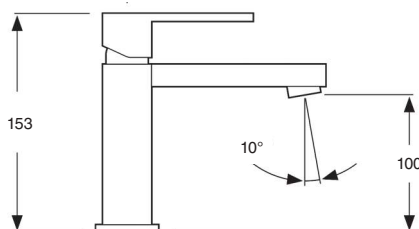

Serie Tizziano Gaudí / Matisse

TIZZIANO
GAUDÍ / MATISSE
series

80004

Monomando
lavabo Tizziano
Tizziano washbasin
mixer tap

CROMO Chrome	113€
COLOR Colour	174€
BRONCE Bronze	177€
ACABADOS ESPECIALES Special finishes	212€
ORO Gold	284€
ORO MATE Matt Gold	319€