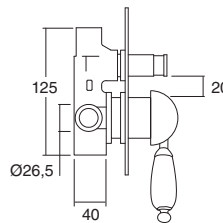

20001

Monomando baño de empotrar
Built-in bath mixer tap

CROMO Chrome	160€
COLOR Colour	246€
BRONCE Bronze	257€
ACABADOS ESPECIALES Special finishes	304€
ORO Gold	400€
ORO MATE Matt Gold	435€

Disponible en Caja Box, añadir 35 euros / Available with concealed box, add 35 euros