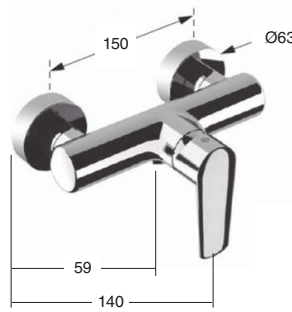

20202

Monomando ducha con equipo ducha
Shower mixer tap with shower set