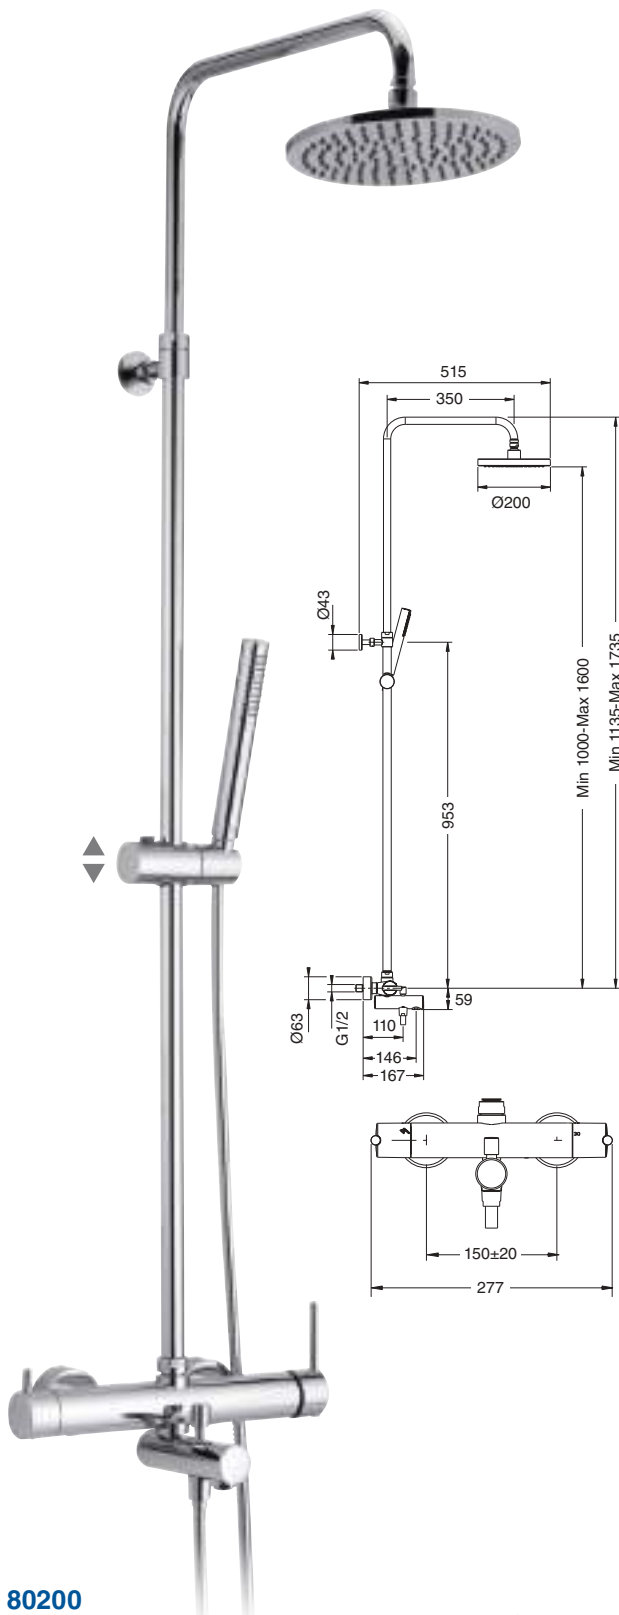

Set of built-in thermostatic shower 2 ways

- Brass shower arm 30 cm.
- Anti-scale revolving brass shower head Ø20 cm.
- Shower support with water intake.
- Stainless steel flex hose double hooked, 1,70 m.
- Izas ABS hand shower.

CROMO | **585€**
Chrome

Other finishes: colour, bronze, special finishes and gold

- Anti-scale revolving brass shower head Ø20 cm.
- Brass flex hose 1,7m.

BRONCE <i>Bronze</i>	930€
ACABADOS ESPECIALES <i>Special finishes</i>	1.163€
ORO <i>Gold</i>	1.420€
ORO MATE <i>Matt Gold</i>	1.475€

BLANCO O NEGRO MATE | **905€**
Black or white matt

80200

Columna termostática baño-ducha Izas telescópica, rociador ducha orientable anticálcico latón de Ø20 cm. Izas set of thermostatic telescopic bath/shower column with anti-scale revolving brass shower head Ø20 cm.

- CROMO | Chrome | **1.035€**
- BRONCE | Bronze | **1.653€**
- ACABADOS ESPECIALES | Special finishes | **1.965€**
- ORO | Gold | **2.587€**
- ORO MATE | Matt Gold | **2.735€**

10138

Columna termostática ducha Izas telescópica, rociador ducha orientable anticálcico latón de Ø20 cm. Izas set of thermostatic telescopic shower column with anti-scale revolving brass shower head Ø20 cm.