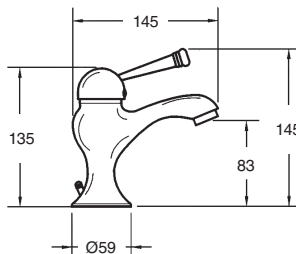

Serie Lanuza Ordesa

LANUZA
ORDESA series

20004

Monomando lavabo Lanuza
Lanuza washbasin mixer tap

CROMO | Chrome	97€
COLOR | Colour	149€
BRONCE | Bronze	155€
ACABADOS ESPECIALES | Special finishes	184€
ORO | Gold	242€
ORO MATE | Matt Gold	279€