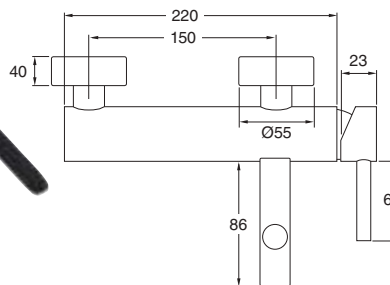

30300

Monomando baño con equipo de ducha
Bath mixer tap with shower set

CROMO Chrome	180€
COLOR Colour	287€
BRONCE Bronze	294€
ACABADOS ESPECIALES Special finishes	342€
ORO Gold	498€
ORO MATE Matt Gold	555€