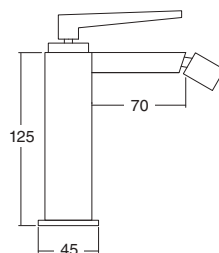

41107

Monomando bidé
Bidet mixer tap