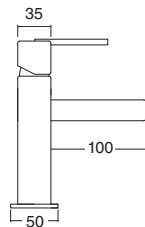

Serie Dalí

DALÍ series

50204

Monomando lavabo
Washbasin mixer tap

CROMO Chrome	97€
COLOR Colour	135€
BRONCE Bronze	151€
ACABADOS ESPECIALES Special finishes	184€
ORO Gold	243€
ORO MATE Matt Gold	280€