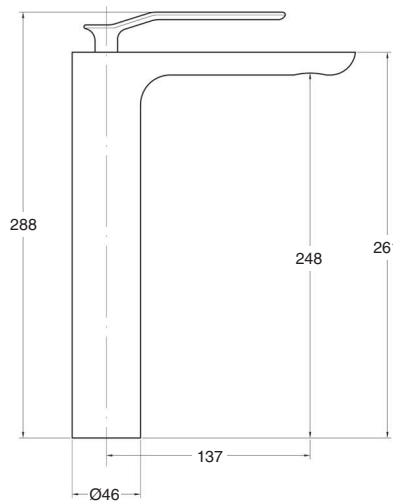

10065

Monomando lavabo alto
Tall washbasin mixer tap

CROMO Chrome	170€
COLOR Colour	265€
BRONCE Bronze	272€
ACABADOS ESPECIALES Special finishes	323€
ORO Gold	425€
ORO MATE Matt Gold	461€