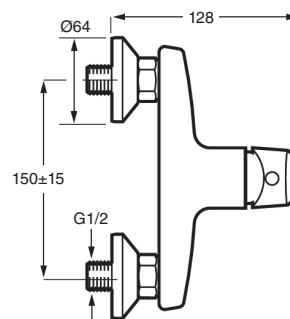

50502
Monomando ducha con equipo ducha
Shower mixer tap with shower set