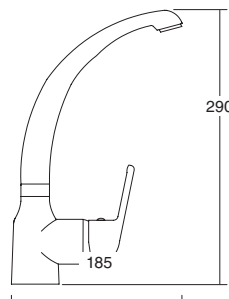

7009

Monomando fregadera caño fundido
Single lever sink mixer with cast spout

CROMO |
Chrome

88€

40