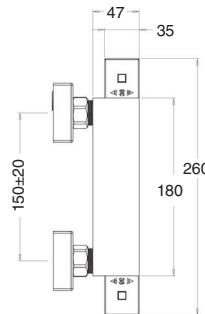

51212

Mezclador termostático ducha con equipo ducha
Thermostatic shower mixer with shower set

CROMO | **153€**
Chrome