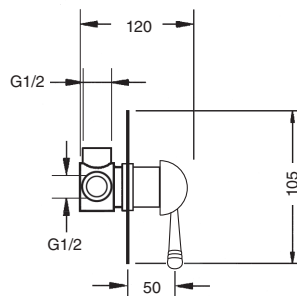

20003

Monomando ducha de empotrar
Built-in shower mixer tap

CROMO Chrome	125€
COLOR Colour	193€
BRONCE Bronze	200€
ACABADOS ESPECIALES Special finishes	238€
ORO Gold	313€
ORO MATE Matt Gold	348€

Disponible en Caja Box, añadir 35 euros / Available with concealed box, add 35 euros

CON RESINA BLANCA AÑADIR
With white resin add **35€**