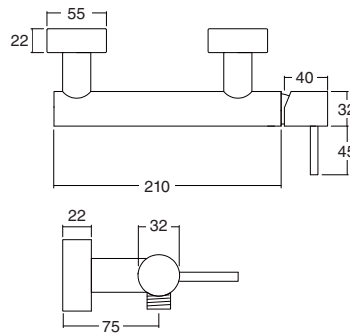

11002

Monomando ducha con equipo ducha
Shower mixer tap with shower set