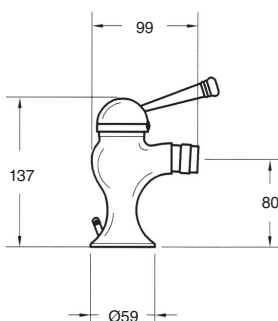

20007

Monomando bidé Lanuza
Lanuza bidet mixer tap

CROMO | Chrome	97€
COLOR | Colour	149€
BRONCE | Bronze	155€
ACABADOS ESPECIALES | Special finishes	184€
ORO | Gold	242€
ORO MATE | Matt Gold	279€