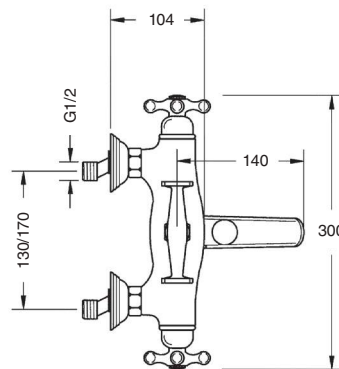

2009

Baño termostático Época con equipo ducha
Época thermostatic bath mixer tap with shower set

- CROMO | Chrome | **510€**
- COLOR | Colour | **785€**
- BRONCE | Bronze | **816€**
- ACABADOS ESPECIALES | Special finishes | **969€**
- ORO | Gold | **1.275€**
- ORO MATE | Matt Gold | **1.325€**