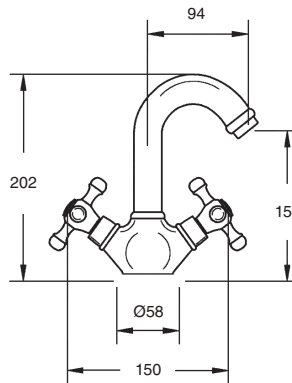

8014

Monobloc lavabo Aragón
Aragón washbasin two handle
mixer tap

CROMO <i>Chrome</i>	120€
COLOR <i>Colour</i>	179€
BRONCE <i>Bronze</i>	188€
ACABADOS ESPECIALES <i>Special finishes</i>	222€
ORO <i>Gold</i>	293€
ORO MATE <i>Matt Gold</i>	328€