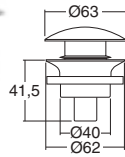

5560

Válvula clic-clac basic

Basic click-clack valve