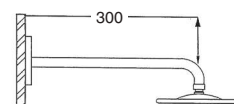

Acabado color, bronce, acabados especiales y oro

- Rociador ducha anticalcáreo de Ø20 cm, latón.
- Flexo latón 1,70 m.

Other finishes: colour, bronze, special finishes and gold

- Anti-scale revolving brass shower head Ø20 cm.
- Brass flex hose 1,7 m.

10120

Conjunto ducha de empotrar

- Monomando baño/ducha de empotrar.
- Brazo de ducha de latón de 30 cm.
- Rociador ducha anticalcáreo extraplano ABS de Ø23,5 cm.
- Soporte con toma de agua.
- Flexo de acero inoxidable doble grapado de 1,70 m.
- Mango ducha ABS Izas.

Set of built-in shower

- Built-in bath/shower mixer tap.
- Brass shower arm 30 cm.
- Anti-scale ABS ultra slim shower head Ø 23,5 cm.
- Shower support with water intake.
- Stainless steel flex hose double hooked, 1,70 m.
- Izas ABS hand shower.

CROMO | **248€**
Chrome

BRONCE | **510€**
Bronze

ACABADOS ESPECIALES | **665€**
Special finishes

ORO | **970€**
Gold

ORO MATE | **1.025€**
Matt Gold

Acabado blanco o negro mate

- Rociador ducha orientable anticalcáreo de acero inoxidable AISI 304 extraplano de Ø25 cm.

White or black matt finish

- Anti-scale revolving stainless steel AISI304 ultra slim shower head, Ø25 cm.

BLANCO O NEGRO MATE | **477€**
Black or white matt

Disponibile en Caja Box, añadir 35 euros / Available with concealed box, add 35 euros

25