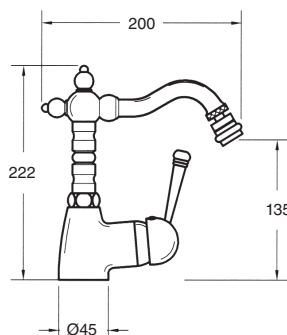

50007

Monomando bidé Ordesa
Ordesa bidet mixer tap

CROMO | Chrome	153€
COLOR | Colour	234€
BRONCE | Bronze	244€
ACABADOS ESPECIALES | Special finishes	290€
ORO | Gold	383€
ORO MATE | Matt Gold	419€

CON RESINA BLANCA AÑADIR | With white resin add **35€**