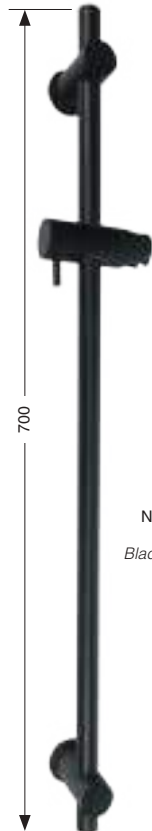

6221

Barra Deslizante Veral (latón)
con soporte regulable ABS
Veral (brass) sliding bar with with
ABS adjustable support