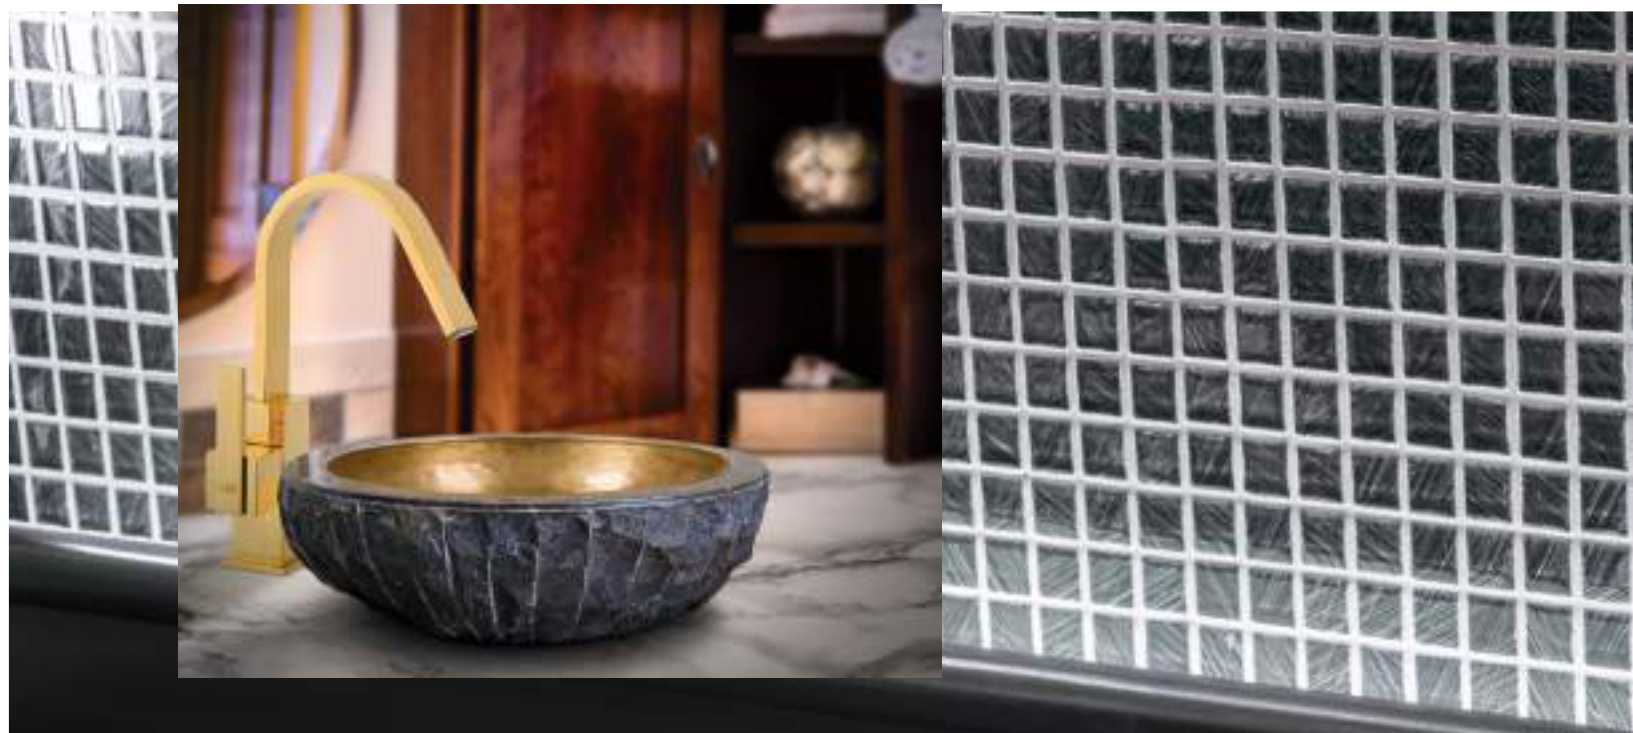

IN ALL OUR FINISHES, IF COLOUR PRICES DO NOT APPEAR, THE PRICE WILL BE THE SAME AS THE BRONZE PRICE IN EACH REFERENCE.

Serie Athenea

ATHENEA series

MONOMANDOS
single-lever

20104

Monomando lavabo
Washbasin mixer tap