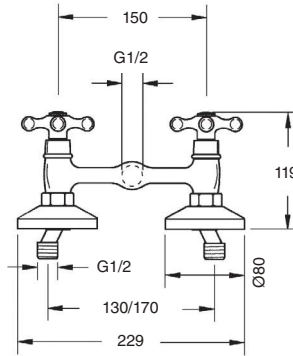

Serie Clásica
CLASSIC series

2002

Grupo ducha con
equipo ducha
*Shower combination with
shower set*

Astún

CROMO <i>Chrome</i>	123€
COLOR <i>Colour</i>	189€
BRONCE <i>Bronze</i>	197€
ACABADOS ESPECIALES <i>Special finishes</i>	234€
ORO <i>Gold</i>	308€
ORO MATE <i>Matt Gold</i>	357€