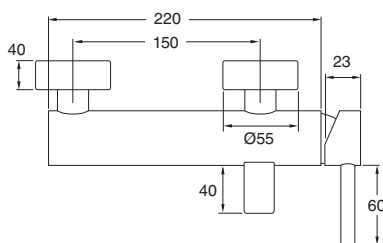

30302

Monomando ducha con equipo ducha
Shower mixer tap with shower set