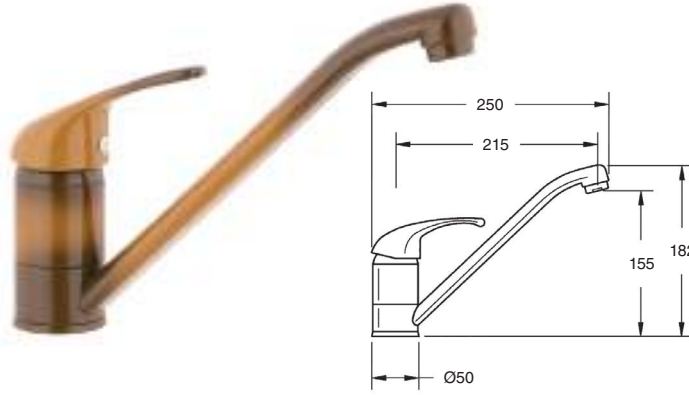

Serie Monomando fregadera

SINGLE LEVER
SINK MIXER
series

7002

Monomando fregadera
Picasso
Picasso single lever sink
mixer