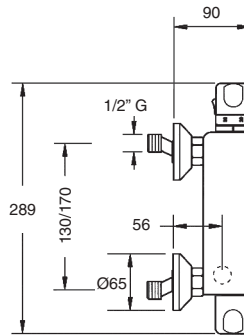

50112

Mezclador termostático ducha con equipo ducha
Basic thermostatic shower mixer with shower set

CROMO | **142€**
Chrome