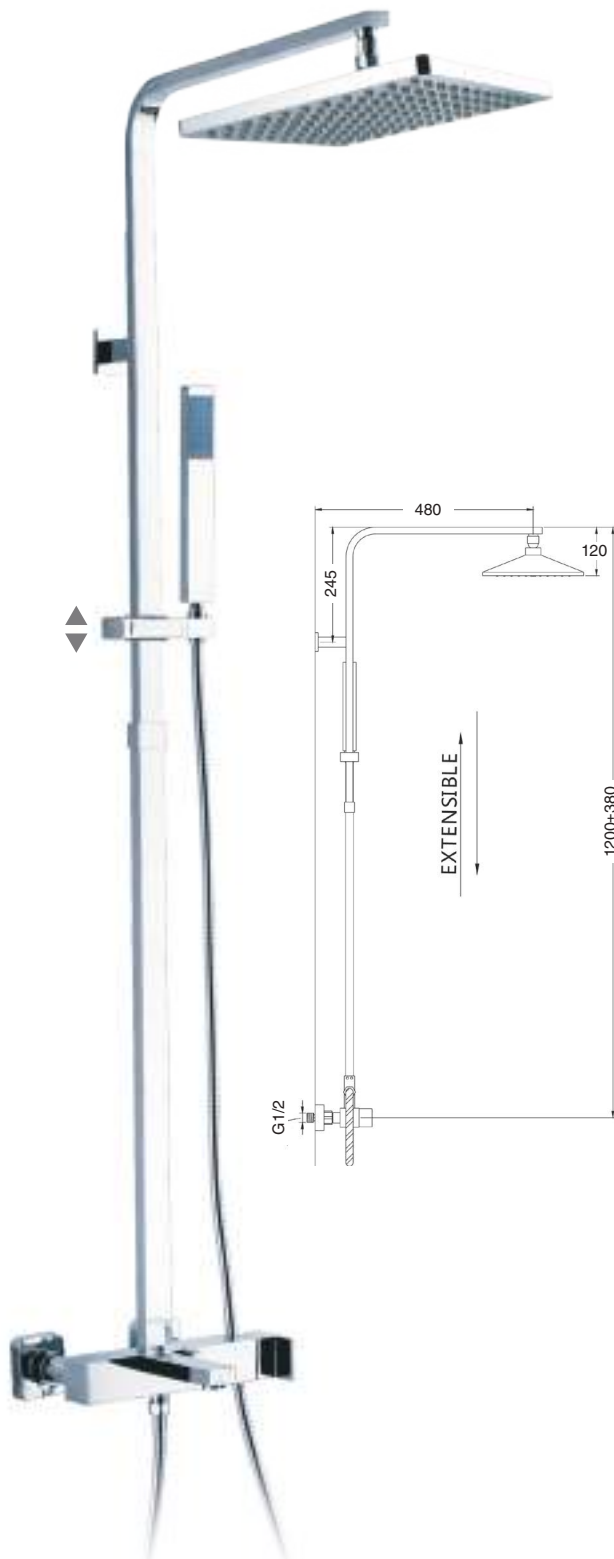

- Anti-scale revolving brass shower head 20x20.cm.
- Brass flex hose 1,7.m.

BRONCE | **542€**
Bronze

ACABADOS ESPECIALES | **705€**
Special finishes

ORO | **1.030€**
Gold

ORO MATE | **1.087€**
Matt Gold

35