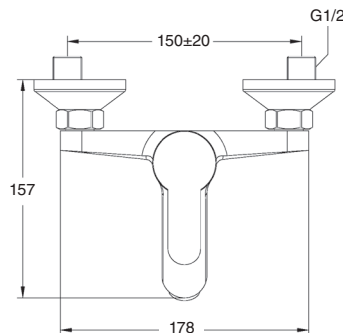

70100
Monomando baño con equipo de ducha
Bath mixer tap with shower set

CROMO | **68€**
Chrome

Disponibilidad con cartucho de apertura en agua fría
Available with cold water opening cartridge

AUMENTO | **5€**
Increase

Apertura fría NF 90°
Cold water NF 90°