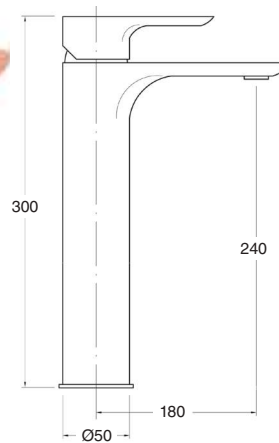

90005

Monomando lavabo alto
Tall washbasin mixer tap

CROMO Chrome	180€
COLOR Colour	275€
BRONCE Bronze	287€
ACABADOS ESPECIALES Special finishes	342€
ORO Gold	450€
ORO MATE Matt Gold	487€

Aireador oscilante. Ángulo 7°
Aerator oscillating. Angle 7°