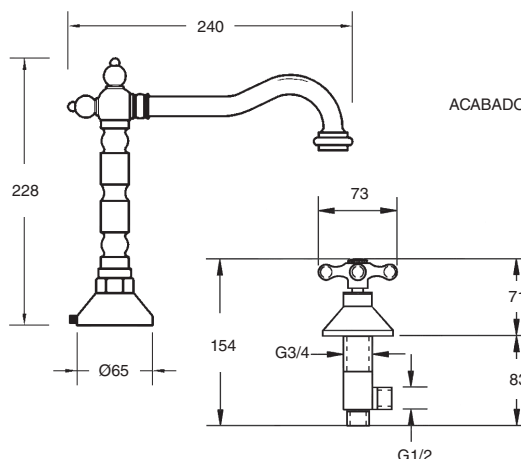

Astún

CROMO Chrome	125€
COLOR Colour	172€
BRONCE Bronze	198€
ACABADOS ESPECIALES Special finishes	235€
ORO Gold	312€
ORO MATE Matt Gold	357€

H24x10

4016

Batería lavabo caño central
Washbasin set with central spout

CROMO Chrome	217€
COLOR Colour	296€
BRONCE Bronze	347€
ACABADOS ESPECIALES Special finishes	412€
ORO Gold	543€
ORO MATE Matt Gold	578€

H24x10

4006

Batería lavabo mural caño central
Wall mounted washbasin set with central spout