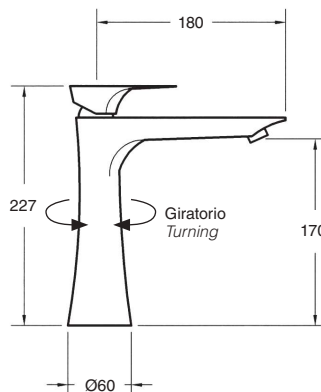

CROMO | **305€**
Chrome

35

7061

Monomando fregadera Athenea
Athenea single lever sink mixer