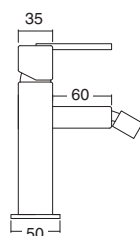

50207

Monomando bidé
Bidet mixer tap

CROMO Chrome	97€
COLOR Colour	135€
BRONCE Bronze	151€
ACABADOS ESPECIALES Special finishes	184€
ORO Gold	243€
ORO MATE Matt Gold	280€