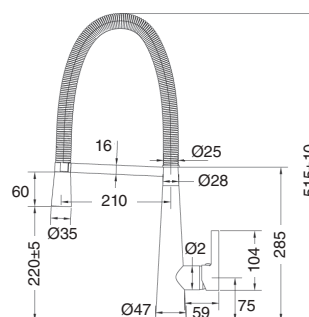

7037

Monomando fregadera Luna
Luna single lever sink mixer