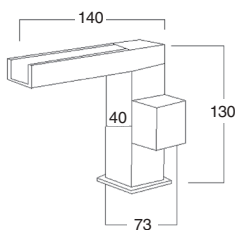

CROMO Chrome	131€
COLOR Colour	190€
BRONCE Bronze	205€
ACABADOS ESPECIALES Special finishes	245€
ORO Gold	322€
ORO MATE Matt Gold	359€