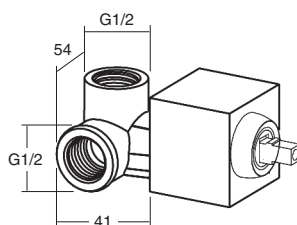

40129

Limpiador higiénico Tizziano.
Mango ducha de latón (2 aguas)
Tizziano bidet substitute hygienic
washer with brass hand shower
(2 waters)