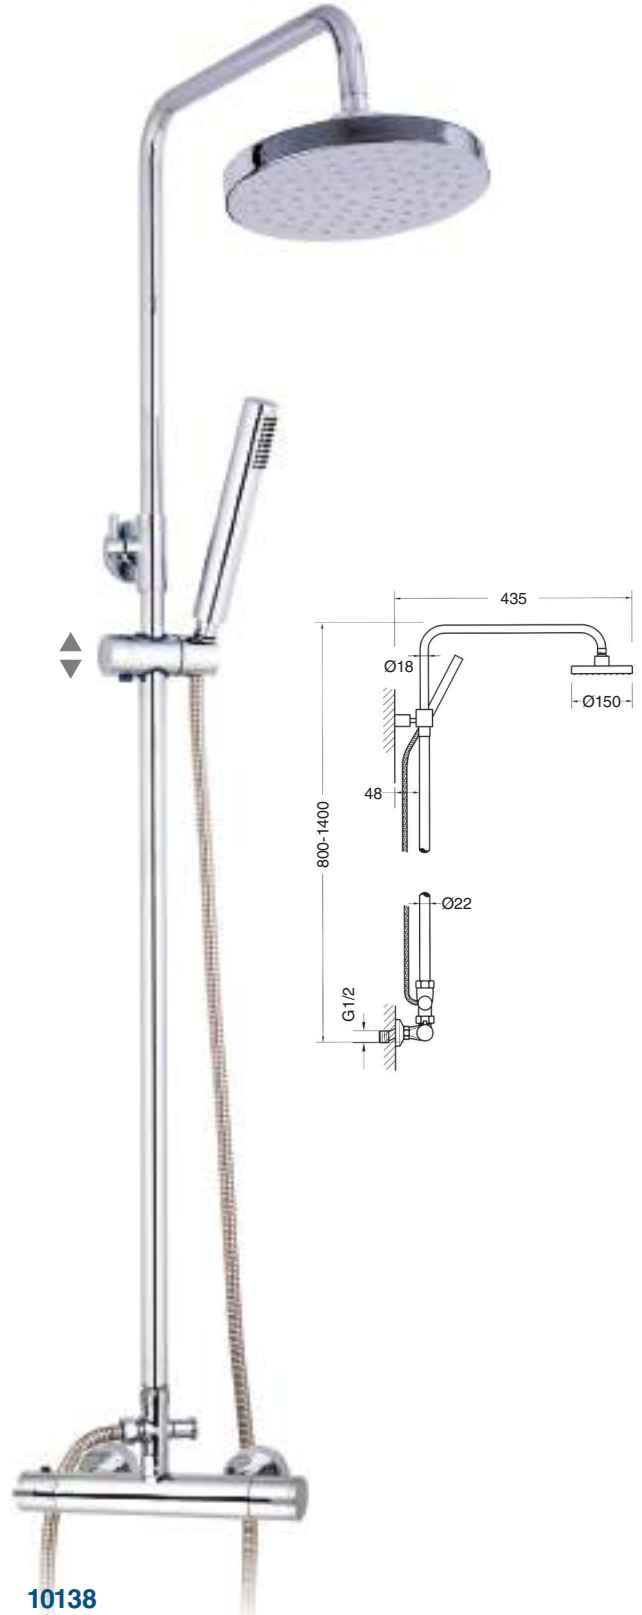

Set of built-in thermostatic shower 2 ways

- Brass shower arm 30 cm.
- Anti-scale revolving brass shower head Ø20 cm.
- Shower support with water intake.
- Stainless steel flex hose double hooked, 1,70 m.
- Izas ABS hand shower.

CROMO | **585€**
Chrome

Other finishes: colour, bronze, special finishes and gold

- Anti-scale revolving brass shower head Ø20 cm.
- Brass flex hose 1,7m.

BRONCE <i>Bronze</i>	930€
ACABADOS ESPECIALES <i>Special finishes</i>	1.163€
ORO <i>Gold</i>	1.420€
ORO MATE <i>Matt Gold</i>	1.475€

BLANCO O NEGRO MATE | **905€**
Black or white matt

80200

Columna termostática baño-ducha Izas telescópica, rociador ducha orientable anticálcico latón de Ø20 cm. Izas set of thermostatic telescopic bath/shower column with anti-scale revolving brass shower head Ø20 cm.

- CROMO | Chrome | **1.035€**
- BRONCE | Bronze | **1.653€**
- ACABADOS ESPECIALES | Special finishes | **1.965€**
- ORO | Gold | **2.587€**
- ORO MATE | Matt Gold | **2.735€**

10138

Columna termostática ducha Izas telescópica, rociador ducha orientable anticálcico latón de Ø20 cm. Izas set of thermostatic telescopic shower column with anti-scale revolving brass shower head Ø20 cm.