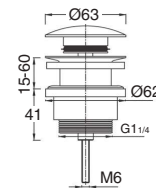

5520

Válvula clic-clac adaptable a instalaciones antiguas, lavabos de cristal y lavabos sin rebosadero

Click-clack valve compatible with older fittings, glass washbasins and washbasins without overflow