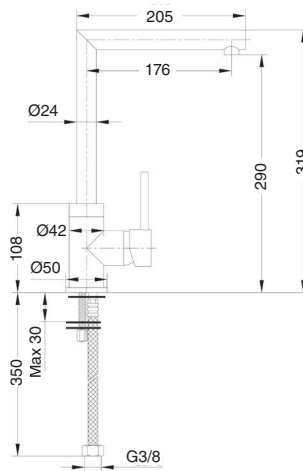

7000

Monomando fregadera Izas
Izas single lever sink mixer