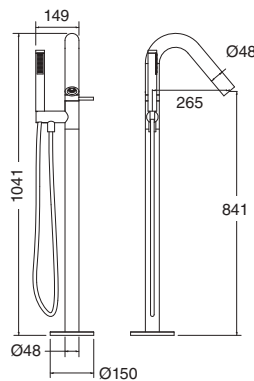

CROMO | Chrome	985€
COLOR | Colour	1.376€
BRONCE | Bronze	1.573€
ACABADOS ESPECIALES | Special finishes	1.868€
ORO | Gold	2.458€
ORO MATE | Matt Gold	2.605€