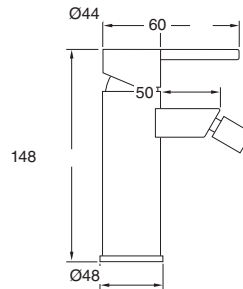

30307

Monomando bidé
Bidet mixer tap