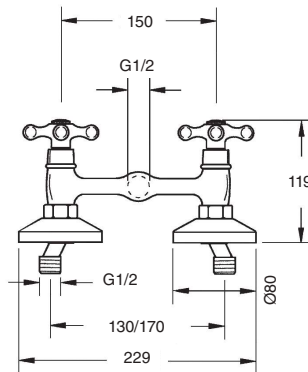

4012

Grupo ducha con equipo ducha
Shower combination with shower set

CROMO | Chrome	135€
COLOR | Colour	215€
BRONCE | Bronze	223€
ACABADOS ESPECIALES | Special finishes	251€
ORO | Gold	337€
ORO MATE | Matt Gold	386€