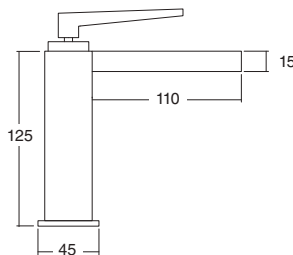

Serie Diva

DIVA series

41104

Monomando lavabo
Washbasin mixer tap