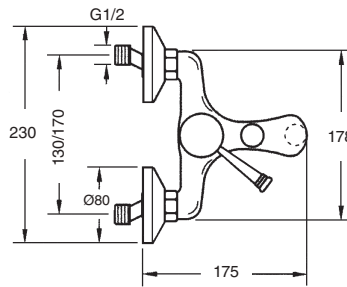

20000

Monomando baño con equipo de ducha
Bath mixer tap with shower set

CROMO Chrome	151€
COLOR Colour	254€
BRONCE Bronze	261€
ACABADOS ESPECIALES Special finishes	310€
ORO Gold	464€
ORO MATE Matt Gold	521€