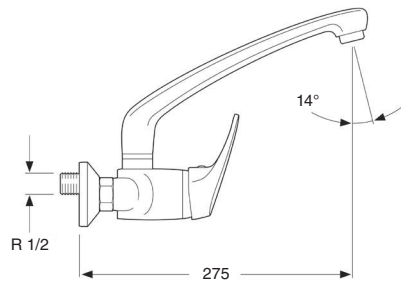

COLOR | **210€**
Colour

BRONCE | **216€**
Bronze

ACABADOS ESPECIALES | **251€**
Special finishes

ORO | **338€**
Gold

ORO MATE | **388€**
Matt Gold

35 H22x10

7008

Monomando fregadera mural caño alto fundido Goya
Goya wall-mounted single lever sink mixer
with high cast spout