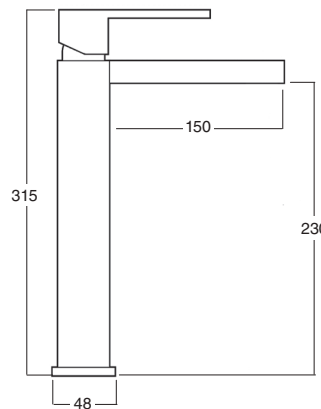

- CROMO | Chrome | **196€**
- COLOR | Colour | **304€**
- BRONCE | Bronze | **315€**
- ACABADOS ESPECIALES | Special finishes | **373€**
- ORO | Gold | **492€**
- ORO MATE | Matt Gold | **527€**

10116

Monomando lavabo alto cascada Gaudí.
PROGRESIVO
Gaudí Tall washbasin mixer tap with waterfall effect.
PROGRESSIVE