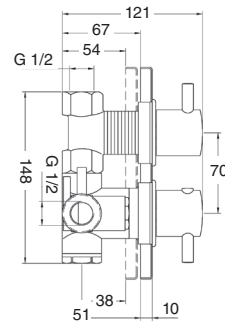

Other finishes: colour, bronze, special finishes and gold

- Anti-scale revolving brass shower head Ø20 cm.
- Brass flex hose 1,7m.

BRONCE <i>Bronze</i>	930€
ACABADOS ESPECIALES <i>Special finishes</i>	1.163€
ORO <i>Gold</i>	1.420€
ORO MATE <i>Matt Gold</i>	1.475€