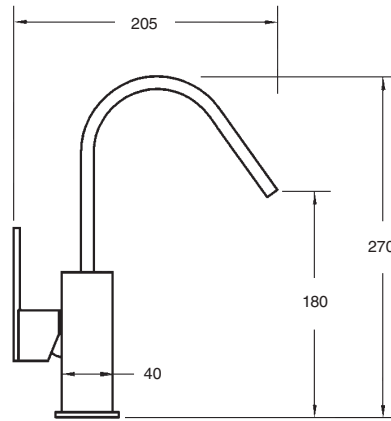

30104

Monomando lavabo Matisse
Matisse washbasin mixer tap

- CROMO | Chrome | **200€**
- COLOR | Colour | **307€**
- BRONCE | Bronze | **319€**
- ACABADOS ESPECIALES | Special finishes | **380€**
- ORO | Gold | **499€**
- ORO MATE | Matt Gold | **536€**

80018

Monomando lavabo alto cascada Tizziano
Tizziano tall washbasin mixer tap with waterfall effect