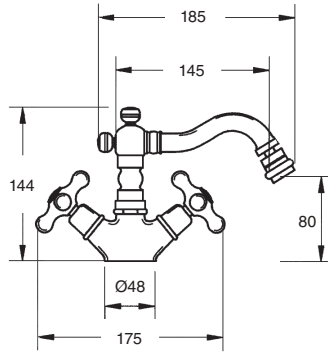

4017

Monobloc bidé
Bidet two handle mixer tap

Astún

CROMO | Chrome	125€
COLOR | Colour	172€
BRONCE | Bronze	198€
ACABADOS ESPECIALES | Special finishes	235€
ORO | Gold	312€
ORO MATE | Matt Gold	357€