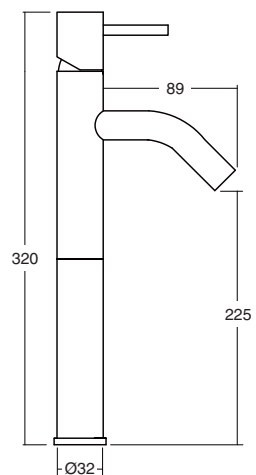

11005

Monomando lavabo
alto caño curvo
Tall washbasin mixer
tap with bend spout

CROMO | Chrome	124€
COLOR | Colour	181€
BRONCE | Bronze	189€
ACABADOS ESPECIALES | Special finishes	226€
ORO | Gold	297€
ORO MATE | Matt Gold	333€

25 H28x10