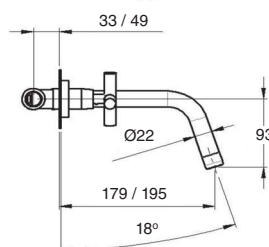

1226

Batería lavabo mural de empotrar Jalón
Jalón built-in wall-mounted washbasin tap set

CROMO Chrome	228€
COLOR Colour	350€
BRONCE Bronze	365€
ACABADOS ESPECIALES Special finishes	433€
ORO Gold	569€
ORO MATE Matt Gold	604€